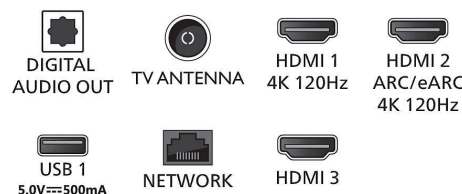

- Batteries, Table top stand, Power cord, Quick start guide, Legal and safety brochure

Dimensions

- Set Width: 1231.0 mm
- Set Height: 710 mm
- Set Depth: 82 mm
- Product weight: 14.8 kg
- Set width (with stand): 1231.0 mm
- Set height (with stand): 780 mm
- Set depth (with stand): 267 mm
- Product weight (+stand): 15 kg
- Box width: 1360 mm
- Box height: 840 mm
- Box depth: 160.0 mm
- Weight incl. Packaging: 19 kg
- Wall mount dimensions: 200 x 300 mm

Connections

Side

Down

Issue date 2023-10-27

Version: 5.5.1

EAN: 87 18863 03947 2

© 2023 Koninklijke Philips N.V.
All Rights reserved.

Specifications are subject to change without notice.
Trademarks are the property of Koninklijke Philips N.V.
or their respective owners.