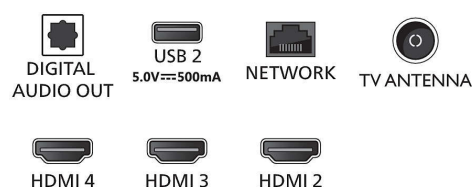

Accessories

- Included accessories: 2 x AAA Batteries, Power cord, Quick start guide, Legal and safety brochure, Table top stand, Remote Control

Dimensions

- Set Width: 1116 mm
- Set Height: 645 mm
- Set Depth: 82 mm

Connections

Side

Down

Issue date 2023-08-13

Version: 3.0.1

EAN: 87 18863 03892 5

© 2023 Koninklijke Philips N.V.
All Rights reserved.

Specifications are subject to change without notice.
Trademarks are the property of Koninklijke Philips N.V.
or their respective owners.