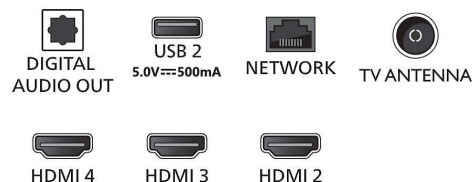

Accessories

- Included accessories: 2 x AAA Batteries, Power cord, Quick start guide, Legal and safety brochure, Table top stand, Remote Control

Dimensions

- Set Width: 1231 mm
- Set Height: 710 mm
- Set Depth: 82 mm

Connections

Side

Down

Issue date 2023-08-13

Version: 3.0.1

EAN: 87 18863 03893 2

© 2023 Koninklijke Philips N.V.
All Rights reserved.

Specifications are subject to change without notice.
Trademarks are the property of Koninklijke Philips N.V.
or their respective owners.