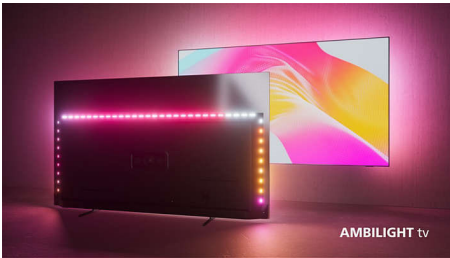

Highlights

TV content

Go beyond traditional TV programming with Google Play Store. Experience endless movies, TV, music, apps and games online. More to love.

Ambilight TV

Ambilight TVs are the only TVs with LED lights behind the screen that react to what you watch, immersing you in a halo of colorful light. It changes everything: your TV seems bigger, and you'll be drawn deeper into your favorite shows, movies, and games.

Ultra-sharp picture

No matter what you watch, this 4K LED Ambilight TV gives you a bright, ultra-sharp picture with vivid colors. The TV is compatible with all major HDR formats-so you'll see more detail, even in dark and bright areas, when you're streaming HDR content.

Compatible with HDR formats

Compatible with all major HDR formats