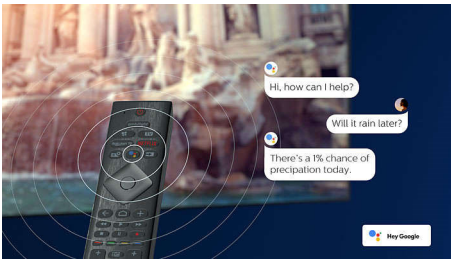

- Pixel Plus HD engine. Always a razor-sharp picture.

PHILIPS

Philips Smart LED TV
HD LED TV 80 cm (32") Smart TV, Pixel Plus HD, Google TV™.

32PHT6918/98

Highlights

Google TV™

Philips Google TV delivers the content you want, when you want it. You can customize your home screen to display your favorite apps, making it easy to stream the movies and shows you love. Or pick up where you left off.

Google Assistant

Control your Philips Google TV with your voice. Want to play a game, watch Netflix, or

find content and apps in the Google Play store? Just tell your TV. You can even command all Google Assistant-compatible smart home devices-like dimming the lights and setting the thermostat on movie night. Without leaving the sofa.