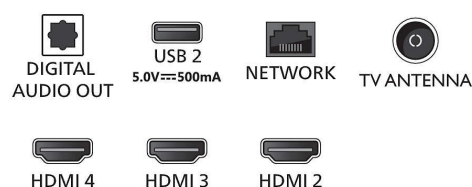

Connections

Side

Down

Issue date 2023-08-13

Version: 2.0.1

EAN: 87 18863 03963 2

© 2023 Koninklijke Philips N.V.
All Rights reserved.

Specifications are subject to change without notice.
Trademarks are the property of Koninklijke Philips N.V.
or their respective owners.

www.philips.com

* EPG and actual visibility (up to 8 days) is country and operator dependent.
* Philips TV does not guarantee 100% interoperability with all HDMI CEC devices
* Its functionality is subject to ChromeCast built-in apps and smart devices. For more details, please visit ChromeCast built-in product pages.
* Image depicted on the website are non-contractual pictures. Please always refer to the actual TV that are sold in the retail or stores.
* Amazon Prime is available in selected languages and countries.
* Disney+ subscription required. Subject to terms at <https://www.disneyplus.com> (c) 2020 Disney and its related entities. Disney+ is available in selected languages and countries.
* Netflix subscription required. Subject to terms at <https://www.netflix.com>
* Google TV is the name of this device's software experience and a trademark of Google LLC.
* Google TV is the name of this device's software experience and a trademark of Google LLC. YouTube, Ok Google and other marks are trademarks of Google LLC.
* Smart TV app offerings vary per TV model and country. For more details please visit: www.philips.com/smarttv.
* Due to the transmission limitations of Bluetooth wireless technology, a slight sound delay might occur when you hear audio from your bluetooth headphone or bluetooth speakers. When this occurs, you might see the character moving his or her mouth but there is a slight delay in spoken dialog accompany
* Philips TV Remote app and related functionalities vary per TV model, operator, and country, as well as smart device model and OS. For more details please visit: www.philips.com/TVRemoteapp.
* Google Assistant is available on Philips Android TVs running on Android O (8) or higher OS version. Google Assistant is available in selected languages and countries.
* Memory size (Flash) : 16G, the actual available disc space may differ (dependant on e.g. (pre-)installed apps, installed operating system, etc.)