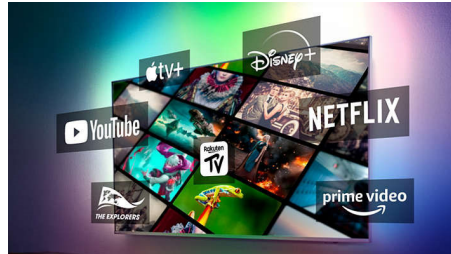

Google TV™

What do you want to watch? Google TV brings together movies, shows, and more, from across your apps and subscriptions—and organises them just for you. You'll get suggestions based on what you like, and you can even use the Google TV app on your phone to curate your watchlist on the go.