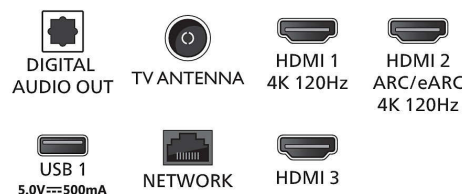

Connections

Side

Down

Issue date 2023-10-27

Version: 4.0.1

EAN: 87 18863 03948 9

© 2023 Koninklijke Philips N.V.
All Rights reserved.

Specifications are subject to change without notice. Trademarks are the property of Koninklijke Philips N.V. or their respective owners.

www.philips.com

- EPG and actual visibility (up to 8 days) is country and operator dependent.
- Android App offerings vary per country. For more details please visit your local Google Play Store.
- Philips TV Remote app and related functionalities vary per TV model, operator, and country, as well as smart device model and OS. For more details please visit: www.philips.com/TVRemoteapp.
- Amazon, Alexa and all related logos are trademarks of Amazon.com, Inc. or its affiliates. Amazon Alexa is available in selected languages and countries.
- Amazon Prime is available in selected languages and countries.
- Disney+ subscription required. Subject to terms at <https://www.disneyplus.com> (c) 2020 Disney and its related entities. Disney+ is available in selected languages and countries.
- Google Assistant is available on Philips Android TVs running on Android O (8) or higher OS version. Google Assistant is available in selected languages and countries.
- Netflix subscription required. Subject to terms at <https://www.netflix.com>
- Image depicted on the website are non-contractual pictures. Please always refer to the actual TV that are sold in the retail or stores.
- Memory size (Flash) : 32G, the actual available disc space may differ (dependent on e.g. (pre-)installed apps, installed operating system, etc.)
- Google TV is the name of this device's software experience and a trademark of Google LLC.
- Google TV is the name of this device's software experience and a trademark of Google LLC. YouTube, Ok Google and other marks are trademarks of Google LLC.