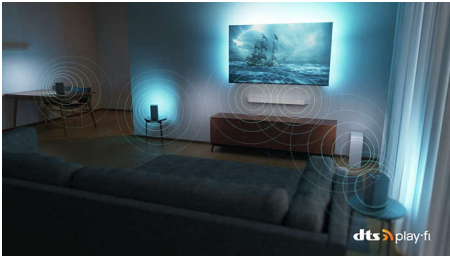

DTS Play-Fi

You get great, clear TV sound right out of the box. If you want more, Philips Wireless Home System with DTS Play-Fi lets you connect to compatible soundbars and wireless speakers around your home in seconds. You can even create a home theatre surround-sound system using your TV as a central speaker.