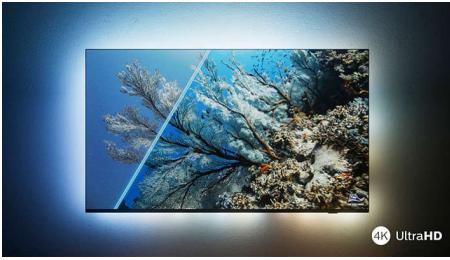

Highlights

Ultra-sharp picture

No matter what you watch, you'll enjoy a bright, ultra-sharp picture with vivid colors. Plus, this 4K (UHD) Ambilight TV is compatible with all major HDR formats—so you'll see more detail, even in dark and bright areas, when you're streaming HDR content.