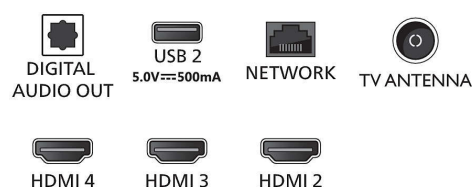

Accessories

- Included accessories: 2 x AAA Batteries, Power cord, Quick start guide, Legal and safety brochure, Table top stand, Remote Control

Dimensions

- Set Width: 1231 mm
- Set Height: 710 mm
- Set Depth: 82 mm

- Product weight: 13 kg
- Set width (with stand): 1231 mm
- Set height (with stand): 780 mm
- Set depth (with stand): 267 mm
- Product weight (+stand): 14 kg
- Box width: 1360 mm
- Box height: 840 mm
- Box depth: 160 mm
- Weight incl. Packaging: 18 kg
- Wall mount dimensions: 200 x 300 mm

Connections

Side

Down

Issue date 2023-08-13

Version: 3.0.1

EAN: 87 18863 03893 2

© 2023 Koninklijke Philips N.V.
All Rights reserved.

Specifications are subject to change without notice. Trademarks are the property of Koninklijke Philips N.V. or their respective owners.