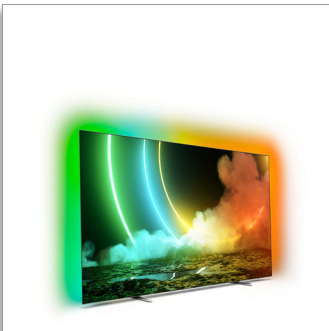

Philips OLED  
4K UHD OLED Android  
TV

P5 AI perfect picture engine

Dolby Atmos sound  
3 sided Ambilight TV  
164 cm (65") Android TV

65OLED706

## Lifelike picture. Magical light.

### 4K UHD OLED Android TV

Whatever you love, this OLED TV sets it alight. A richly detailed, beautifully realistic picture combines with Philips unique Ambilight to make movie night a blockbuster event, while every gaming session takes you to another world.