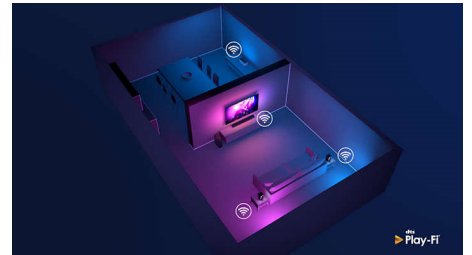

DTS Play-Fi compatible

With DTS Play-Fi on your Philips TV you can connect to compatible speakers in any room. Got wireless speakers in the kitchen? Listen to the film while you make a snack or keep up with the sports commentary while you get everyone drinks.

AI voice control

This Philips Android TV gives you a choice of voice assistants! Control the TV via Google Home devices, or ask Alexa to control the TV via Alexa-enabled devices.