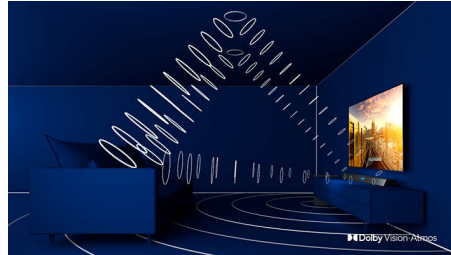

Dolby Vision + Dolby Atmos

Support for Dolby's premium sound and video formats means that the HDR content that you watch will look—and sound—glorious. You'll enjoy a picture that reflects the director's original intentions and experience spacious sound with real clarity and depth.