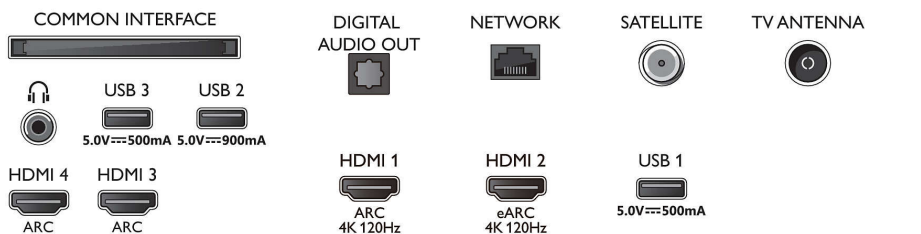

## Design

- Colours of TV: Metal bezel frame
- Stand design: Metal dark chrome facet sticks

## Dimensions

- Set Width: 1448.7 mm
- Set Height: 829.5 mm
- Set Depth: 58.0 mm
- Product weight: 27.9 kg
- Set width (with stand): 1448.7 mm
- Set height (with stand): 845.9 mm
- Set depth (with stand): 280.0 mm
- Product weight (+stand): 28.3 kg
- Box width: 1660.0 mm
- Box height: 1002.0 mm
- Box depth: 170.0 mm
- Weight incl. Packaging: 35.6 kg
- Stand width: 797.5 mm
- Stand height: 19.0 mm
- Stand depth: 280.0 mm
- Wall-mount compatible: 300 x 300 mm

## Connections

Side

Bottom

Issue date 2023-07-24

Version: 9.1.1

EAN: 87 18863 02898 8

© 2023 Koninklijke Philips N.V.  
All Rights reserved.

Specifications are subject to change without notice.  
Trademarks are the property of Koninklijke Philips N.V.  
or their respective owners.