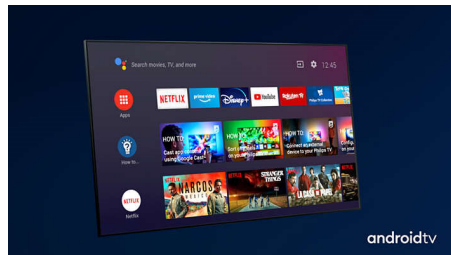

Simply smart. Android TV

Your Philips Android TV gives you the content you want—when you want it. You can customise the home screen to display your favourite apps, making it simple to start

streaming the movies and shows you love. Or pick up where you left off.