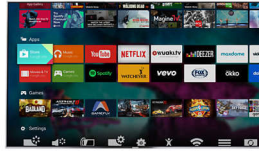

TV Content

The Google Play store and Philips app gallery go beyond traditional TV programming to bring you a big online collection of movies, TV, music, apps and games. 16GB of expandable memory means there's plenty of room to store all your favorite content and to install more apps.