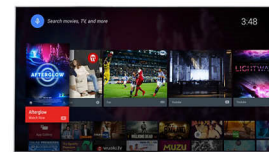

Quad Core + Android

Philips Quad Core processor meets the power of Android to deliver an exciting gaming experience. And with Android on your TV you'll navigate, launch apps and play videos in a way that is super fast, super intuitive, and super fun.