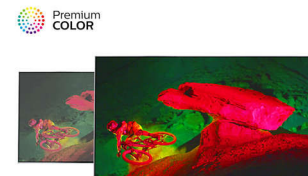

Premium Color

Philips Premium Color combines a wide color gamut panel enhanced by 85% with 4 Trillion colors processing. With so much more color resolution and brilliant saturated colors, you'll forget you're looking at a screen at all.