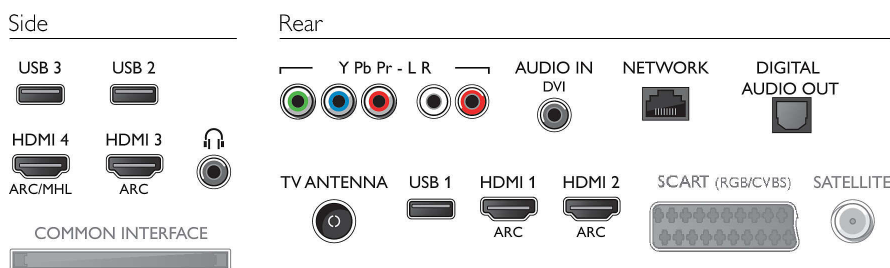

Connections

Issue date 2023-07-24

Version: 11.5.2

EAN: 87 18863 00982 6

© 2023 Koninklijke Philips N.V.
All Rights reserved.

Specifications are subject to change without notice. Trademarks are the property of Koninklijke Philips N.V. or their respective owners.

www.philips.com