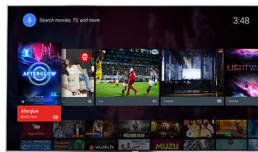

Quad Core + Android

Philips Quad Core processor meets the power of Android to deliver an exciting gaming experience. And with Android on your TV you'll navigate, launch apps and play videos in a way that is super fast, super intuitive, and super fun.

4K Ultra HD

Ultra HD TV has four times the resolution of a conventional Full HD TV. With over 8 million pixels and our unique Ultra Resolution Upscaling technology, you'll experience the best possible picture quality. The higher the quality of your original content, the better images and resolution you will be able to experience. Enjoy improved sharpness, increased depth perception, superior contrast, smooth natural motion, and flawless details.

DTS Premium Sound

Great TV speakers demand a powerful processing engine that preserves the purity of the original audio content. DTS Premium Suite is designed to deliver the experience consumers have come to expect from high end sound processing: immersive surround with deep, rich bass and crystal clear dialog that's

delivered at maximum volume levels and without any fluctuations, clipping, or distortion.