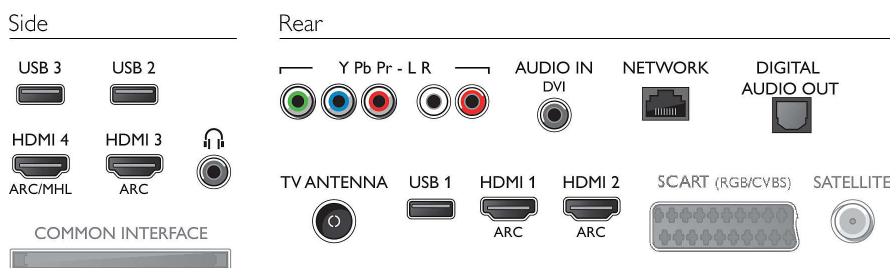

Connections

Issue date 2023-07-23

Version: 6.4.3

EAN: 87 18863 00983 3

© 2023 Koninklijke Philips N.V.
All Rights reserved.

Specifications are subject to change without notice. Trademarks are the property of Koninklijke Philips N.V. or their respective owners.

www.philips.com

- EPG and actual visibility (up to 8 days) is country and operator dependent.
- The TV supports DVB reception for 'Free to air' broadcast. Specific DVB operators may not be supported. An up to date list can be found in the FAQ section of the Philips support website. For some operators Conditional Access and subscription are required. Contact your operator for more information.
- USB recording for digital channels only, recordings may be limited by broadcast copy protection (C+). Country and channel restrictions may apply.
- Android App offerings vary per country. For more details please visit your local Google Play Store.
- Energy consumption in kWh per year, based on the power consumption of the television operating 4 hours per day for 365 days. The actual energy consumption will depend on how the television is used.
- Cloud Gaming offering depends on game providers.
- (Philips) only compatible with specific Philips player device.
- Google Cast functionality is subject to Google Cast Ready apps and devices. For more details please visit Google Cast product page.
- Philips TV Remote app and related functionalities vary per TV model, operator, and country, as well as smart device model and OS. For more details please visit: www.philips.com/TVRemoteapp.
- Smart TV app offerings vary per TV model and country. For more details please visit: www.philips.com/smartyv.
- Please be informed that your Netflix HDR function in your TV currently can be supported via HDMI and USB only. The Netflix HDR broadcast via your Internet/DLNA will be fully available via IP software push.