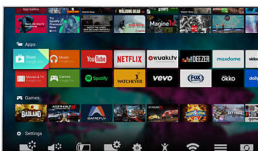

TV Content

The Google Play store and Philips app gallery go beyond traditional TV programming to bring you a big online collection of movies, TV, music, apps and games. 16GB of expandable memory means there's plenty of room to store all your favorite content and to install more apps.

Metallic open ribbon stands

Experience the beautiful design of these open ribbon stands. Their slim legs have been perfectly shaped for a clean, architectural look combined with just the right amount of curvature. And with a unique dark chrome finish, they'll keep you enthralled with their elegance.