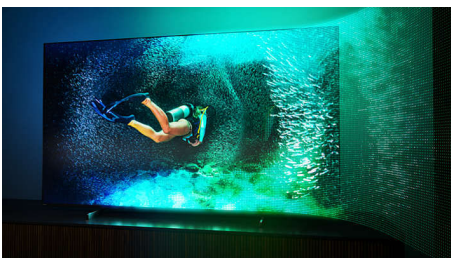

Mini LED TV

Your Philips Mini LED TV supports all major HDR formats and gives you a truly impressive big-screen picture with deep blacks and lifelike colours. Over a thousand intelligent backlight zones are independently dimmed or

brightened to enable pin-sharp contrast and real depth.