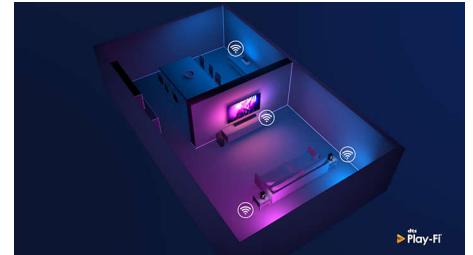

DTS Play-Fi compatible

With DTS Play-Fi on your Philips TV you can connect to compatible speakers in any room. Got wireless speakers in the kitchen? Listen to the film while you make a snack or keep up with the sports commentary while you get everyone drinks.