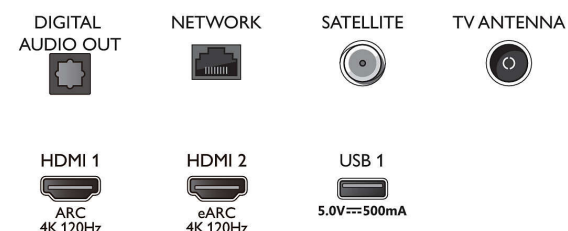

Dimensions

- Set Width: 1671.0 mm
- Set Height: 955.7 mm
- Set Depth: 79.6 mm
- Product weight: 37.3 kg
- Set width (with stand): 1671.0 mm
- Set height (with stand): 985.8/ 1025.8 mm
- Set depth (with stand): 350.1 mm
- Product weight (+stand): 38.2 kg
- Box width: 1879.0 mm
- Box height: 1106.0 mm
- Box depth: 190.0 mm
- Weight incl. Packaging: 47.4 kg
- Stand width: 807.5/ 1448.3 mm
- Stand height: 30.0/ 70.0 mm
- Stand depth: 350.1 mm
- Wall-mount compatible: 600 x 300 mm

Connections

Side

Bottom

Issue date 2023-07-23

Version: 10.6.1

EAN: 87 18863 02887 2

© 2023 Koninklijke Philips N.V.
All Rights reserved.

Specifications are subject to change without notice.
Trademarks are the property of Koninklijke Philips N.V. or their respective owners.