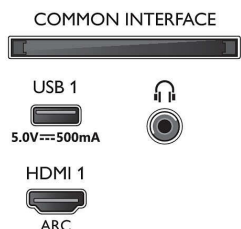

Connections

Side