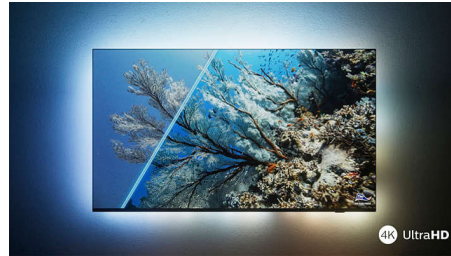

Supports all major HDR formats

Your Philips 4K UHD TV is compatible with all major HDR formats, including Dolby Vision. Whether it's a must-watch series or the latest video game, shadows will be deeper. Bright surfaces will shine. Colours will be truer.

75PUS7906/12

Slim, attractive design

Looking for a TV that fits with your room? This 4K smart TV is dressed for the occasion! The virtually bezel-free screen goes with just about any interior scheme. While the slim feet make it seem as if the screen is floating above your TV unit or table.

Grey bezel. Slender feet.

Grey bezel. Slender feet.

HDMI connectivity

Ready for gaming

Your Philips TV boasts the latest HDMI connectivity, and the TV automatically switches to a low latency setting when you start playing a game on your console. Ambilight's gaming mode brings the thrill right into the room.

AI voice control

This Philips Android TV gives you a choice of voice assistants! Control the TV via Google Assistant-compatible smart home devices with your voice.

Dolby Vision Atmos

androidtv