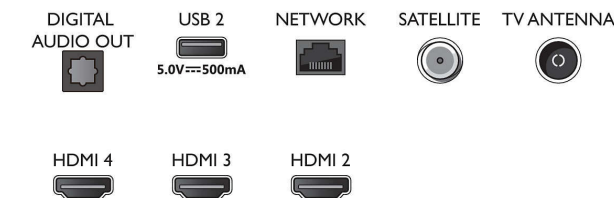

Accessories

- Included accessories: Remote Control, 2 x AAA Batteries, Power cord, Quick start guide, Legal and safety brochure, Tabletop stand

Design

- Colours of TV: Anthracite grey bezel
- Stand design: Anthracite grey v sticks

Dimensions

- Set Width: 1670.5 mm
- Set Height: 961.7 mm
- Set Depth: 84.1 mm
- Product weight: 31.6 kg
- Set width (with stand): 1670.5 mm
- Set height (with stand): 988.7 mm
- Set depth (with stand): 334.9 mm
- Product weight (+stand): 32.8 kg
- Box width: 1879.0 mm
- Box height: 1106.0 mm
- Box depth: 190.0 mm
- Weight incl. Packaging: 42.0 kg
- Stand width: 807.7 mm
- Stand height: 27.0 mm
- Stand depth: 360.6 mm
- Wall-mount compatible: 300 x 300 mm

Connections

Side

Bottom

Issue date 2023-07-23

Version: 12.1.1

EAN: 87 18863 02939 8

© 2023 Koninklijke Philips N.V.
All Rights reserved.

Specifications are subject to change without notice.
Trademarks are the property of Koninklijke Philips N.V.
or their respective owners.