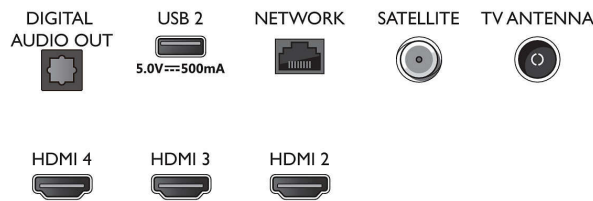

Connections

Side

Bottom

4K UHD Android TV

3 sided Ambilight TV Major HDR formats supported, Dolby Vision and Dolby Atmos, 108 cm (43") Android TV

Specifications

Android TV

- OS: Android TV™ 10 (Q)
- Pre-installed apps: Amazon Prime Video, BBC iPlayer, Disney+, Netflix, YouTube
- Memory size (Flash): 8 GB