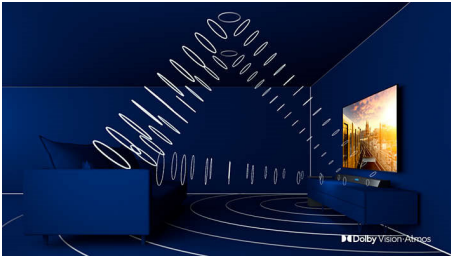

Highlights

43PUS8106/12

3 sided Ambilight

With Philips Ambilight, every moment feels closer. Intelligent LEDs around the edge of the TV respond to the on-screen action and emit an immersive glow that's simply captivating. Experience it once and wonder how you enjoyed TV without it.

Dolby Vision + Dolby Atmos

Support for Dolby's premium sound and video formats means that the HDR content that you watch will look—and sound—glorious. You'll enjoy a picture that reflects the director's original intentions and experience spacious sound with real clarity and depth.