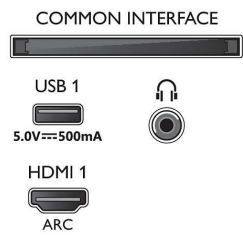

43PUS8106/12

(Hybrid Log Gamma), HDR10+/Dolby Vision

Tuner/Reception/Transmission

- Digital TV: DVB-T/T2/T2-HD/C/S/S2
- Video Playback: PAL, SECAM
- MPEG Support: MPEG2, MPEG4
- TV Programme guide*: 8-day Electronic Programme Guide
- Signal strength indication
- Teletext: 1000 page Hypertext
- HEVC support

Connections

Side

Bottom

4K UHD Android TV

3 sided Ambilight TV Major HDR formats supported, Dolby Vision and Dolby Atmos, 108 cm (43") Android TV

Specifications

Android TV

- OS: Android TV™ 10 (Q)
- Pre-installed apps: Amazon Prime Video, BBC iPlayer, Disney+, Netflix, YouTube
- Memory size (Flash): 8 GB