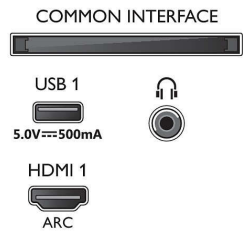

4K UHD Android TV

3 sided Ambilight TV Major HDR formats supported, Dolby Vision and Dolby Atmos, 108 cm (43") Android TV

Specifications

Ambilight

- Ambilight Features: Built-in Ambilight, Game Mode, Lounge mode, Wall colour adaptive
- Ambilight Version: 3 sided

Picture/Display

- Aspect ratio: 16:9
- Diagonal screen size (inch): 43 inch
- Diagonal screen size (metric): 108 cm
- Display: 4K Ultra HD LED
- Panel resolution: 3840 x 2160

- Picture engine: Pixel Precise Ultra HD
- Picture enhancement: Ultra Resolution, Dolby Vision, HLG (Hybrid Log Gamma), HDR10+ compatible
- Diagonal screen size (inch): 43 inch

Supported Display Resolution

- Computer inputs on all HDMI: up to 4K UHD 3840 x 2160 @60 Hz, HDR supported, HDR10/HLG
- Video inputs on all HDMI: up to 4K UHD 3840 x

43PUS7906/12

2160 @60 Hz, HDR supported, HDR10/HLG (Hybrid Log Gamma), HDR10+/Dolby Vision

Tuner/Reception/Transmission

- Digital TV: DVB-T/T2/T2-HD/C/S/S2
- Video Playback: PAL, SECAM
- MPEG Support: MPEG2, MPEG4
- TV Programme guide*: 8-day Electronic Programme Guide
- Signal strength indication

Connections

Side