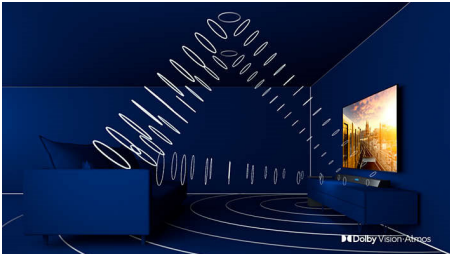

Dolby Vision + Dolby Atmos

Support for Dolby's premium sound and video formats means that the HDR content that you watch will look—and sound—glorious. You'll enjoy a picture that reflects the director's original intentions and experience spacious sound with real clarity and depth.