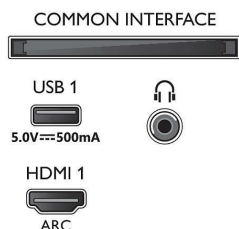

Connections

Side