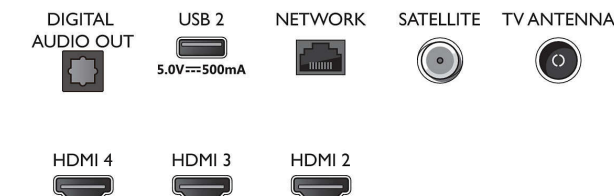

Accessories

- Included accessories: Remote Control, 2 x AAA Batteries, Power cord, Quick start guide, Legal and safety brochure, Tabletop stand

Design

- Colours of TV: Satin chrome bezel
- Stand design: Satin chrome v sticks

Dimensions

- Set Width: 1115.6 mm
- Set Height: 644.7 mm
- Set Depth: 81.6 mm
- Product weight: 12.1 kg
- Set width (with stand): 1115.6 mm
- Set height (with stand): 671.7 mm
- Set depth (with stand): 255.8 mm
- Product weight (+stand): 12.3 kg
- Box width: 1240.0 mm
- Box height: 785.0 mm
- Box depth: 150.0 mm
- Weight incl. Packaging: 16.0 kg
- Stand width: 731.8 mm
- Stand height: 27.0 mm
- Stand depth: 259.7 mm
- Wall-mount compatible: 200 x 300 mm

Connections

Side

Bottom

Issue date 2023-07-23

Version: 9.3.1

EAN: 87 18863 02843 8

© 2023 Koninklijke Philips N.V.
All Rights reserved.

Specifications are subject to change without notice.
Trademarks are the property of Koninklijke Philips N.V.
or their respective owners.