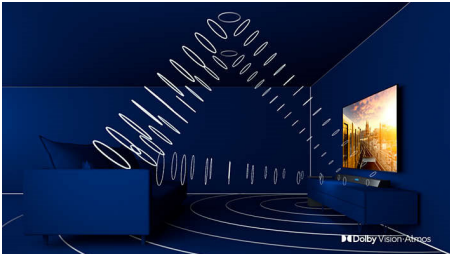

Highlights

50PUS8106/12

3 sided Ambilight

With Philips Ambilight, every moment feels closer. Intelligent LEDs around the edge of the TV respond to the on-screen action and emit an immersive glow that's simply captivating. Experience it once and wonder how you enjoyed TV without it.

Dolby Vision + Dolby Atmos

Support for Dolby's premium sound and video formats means that the HDR content that you watch will look—and sound—glorious. You'll enjoy a picture that reflects the director's original intentions and experience spacious sound with real clarity and depth.