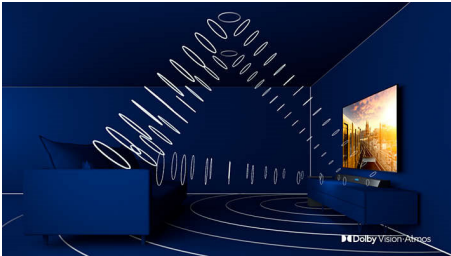

Highlights

50PUS8106/12

3 sided Ambilight

With Philips Ambilight, every moment feels closer. Intelligent LEDs around the edge of the TV respond to the on-screen action and emit an immersive glow that's simply captivating. Experience it once and wonder how you enjoyed TV without it.

Dolby Vision + Dolby Atmos

Support for Dolby's premium sound and video formats means that the HDR content that you watch will look—and sound—glorious. You'll enjoy a picture that reflects the director's original intentions and experience spacious sound with real clarity and depth.