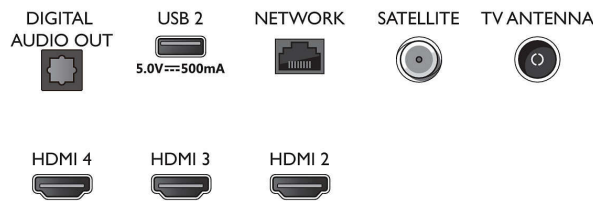

Picture/Display

- Aspect ratio: 16:9
- Diagonal screen size (inch): 50 inch
- Diagonal screen size (metric): 126 cm
- Display: 4K Ultra HD LED
- Panel resolution: 3840 x 2160

- Picture enhancement: Ultra Resolution, Dolby Vision, HLG (Hybrid Log Gamma), HDR10+ compatible
- Diagonal screen size (inch): 50 inch

(Hybrid Log Gamma), HDR10+/Dolby Vision

Tuner/Reception/Transmission

- Digital TV: DVB-T/T2/T2-HD/C/S/S2
- Video Playback: PAL, SECAM
- MPEG Support: MPEG2, MPEG4
- TV Programme guide*: 8-day Electronic Programme Guide
- Signal strength indication
- Teletext: 1000 page Hypertext
- HEVC support

Connections

Side

Bottom

4K UHD Android TV

3 sided Ambilight TV Major HDR formats supported, Dolby Vision and Dolby Atmos, 126 cm (50") Android TV

Specifications

Android TV

- OS: Android TV™ 10 (Q)
- Pre-installed apps: Amazon Prime Video, BBC iPlayer, Disney+, Netflix, YouTube
- Memory size (Flash): 8 GB