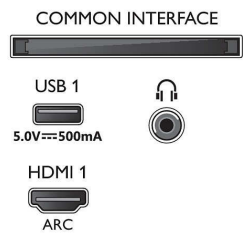

4K UHD Android TV

3 sided Ambilight TV Major HDR formats supported, Dolby Vision and Dolby Atmos, 126 cm (50") Android TV

50PUS8106/12

Specifications

Ambilight

- Ambilight Features: Built-in Ambilight, Game Mode, Lounge mode, Wall colour adaptive
- Ambilight Version: 3 sided

Picture/Display

- Aspect ratio: 16:9
- Diagonal screen size (inch): 50 inch
- Diagonal screen size (metric): 126 cm
- Display: 4K Ultra HD LED
- Panel resolution: 3840 x 2160

- Picture enhancement: Ultra Resolution, Dolby Vision, HLG (Hybrid Log Gamma), HDR10+ compatible
- Diagonal screen size (inch): 50 inch

Supported Display Resolution

- Computer inputs on all HDMI: up to 4K UHD 3840 x 2160 @60 Hz, HDR supported, HDR10/HLG
- Video inputs on all HDMI: up to 4K UHD 3840 x 2160 @60 Hz, HDR supported, HDR10/HLG

(Hybrid Log Gamma), HDR10+/Dolby Vision

Tuner/Reception/Transmission

- Digital TV: DVB-T/T2/T2-HD/C/S/S2
- Video Playback: PAL, SECAM
- MPEG Support: MPEG2, MPEG4
- TV Programme guide*: 8-day Electronic Programme Guide
- Signal strength indication
- Teletext: 1000 page Hypertext
- HEVC support

Connections

Side