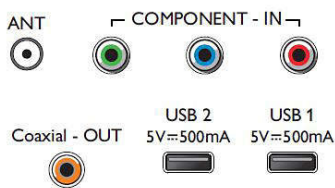

User Interaction

- Program: Pause TV, USB Recording*
- Ease of Use: One-stop Home button
- Firmware upgradeable: Firmware upgradeable via USB
- Screen Format Adjustments: 16:9, 4:3, Autozoom
- Electronic Program Guide*: 8days Electronic Program Guide

Sound

- Output power (RMS): 16W
- Sound Enhancement: Virtual Surround

Connectivity

- Number of AV connections: 1
- Number of HDMI connections: 3
- HDMI features: Audio Return Channel
- Number of component in (YPbPr): 1
- EasyLink (HDMI-CEC): One touch play, Remote control pass-through, System audio control, System standby
- Number of USBs: 2
- Other connections: Antenna IEC75, Headphone out, Digital audio out (coaxial), Ethernet-LAN RJ-45, Audio In (mini-jack), PC-In VGA

Power

- Mains power: AC 110 - 240 V 50/60Hz
- Ambient temperature: 5 °C to 40 °C
- Power Saving Features: Auto switch-off timer

Accessories

- Included accessories: Remote Control, 2 x AAA Batteries, Table top stand, Power cord, Quick start guide, Legal and safety brochure, Mini-jack to CVBS-L/R cable

Dimensions

- Set Width: 969 mm
- Set Height: 567 mm
- Set Depth: 83 mm
- Product weight: 7.4 kg
- Set width (with stand): 969 mm
- Set height (with stand): 625 mm
- Set depth (with stand): 226 mm
- Product weight (+stand): 7.5 kg
- Box width: 1085 mm
- Box height: 667 mm
- Box depth: 150 mm
- Weight incl. Packaging: 9.8 kg
- Wall mount compatible: 400 x 200 mm

Connections

Side