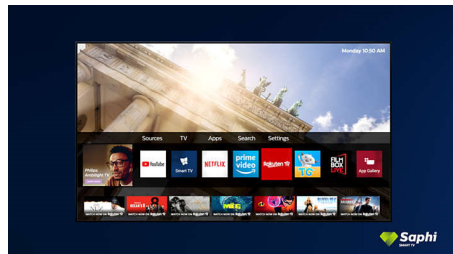

Metal Angled Stand

Modern European Design is visible in the floating aluminium stands finished in dark silver, matching the ultra-slim bezel.

4K Ultra HD

With four times the resolution of conventional Full HD, Ultra HD lights up your screen with over 8 million pixels and our unique Ultra Resolution Upscaling technology. Experience improved images regardless of the original content, and enjoy a sharper picture with superior depth, contrast, natural motion and vivid details.

SAPHI

SAPHI is a fast, intuitive operating system that makes your Philips Smart TV a real pleasure to use. Enjoy great picture quality and one-button

access to a clear icon-based menu. Operate your TV with ease and quickly navigate to popular Philips Smart TV apps including YouTube, Netflix and more.