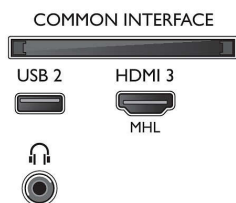

Connectivity

- Number of HDMI connections: 3
- HDMI features: Audio Return Channel, 4K
- Number of components in (YPbPr): 1
- EasyLink (HDMI-CEC): Remote control pass-through, System audio control, System standby, One touch play
- Number of USBs: 2
- Wireless connection: Wi-Fi 802.11n 2 x 2 integrated, Dual Band
- Other connections: Antenna IEC75, Satellite Connector, Common Interface Plus (CI+), Digital audio out (optical), Ethernet-LAN RJ-45, Audio L/R in, Headphone out
- HDCP 2.2: Yes on all HDMI

Accessories

- Included accessories: Remote Control, 2 x AAA

Batteries, Power cord, Quick start guide, Legal and safety brochure, Tabletop stand

Colour & Finish

- TV Front: Dark Silver

Dimensions

- Set Width: 1106.6 mm
- Set Height: 732.9 mm
- Set Depth: 68.2 mm
- Product weight: 13.4 kg
- Set width (with stand): 1106.6 mm
- Set height (with stand): 805.3 mm
- Set depth (with stand): 266.3 mm
- Product weight (+stand): 14.2 kg
- Box width: 1205 mm
- Box height: 810 mm
- Box depth: 150 mm
- Weight incl. Packaging: 17.6 kg
- Wall-mount compatible: 200 x 200 mm
- TV stand width distance: 780 mm

Connections

Side

Rear

Bottom

Issue date 2023-07-23

Version: 11.1.1

EAN: 87 18863 01597 1

© 2023 Koninklijke Philips N.V.
All Rights reserved.