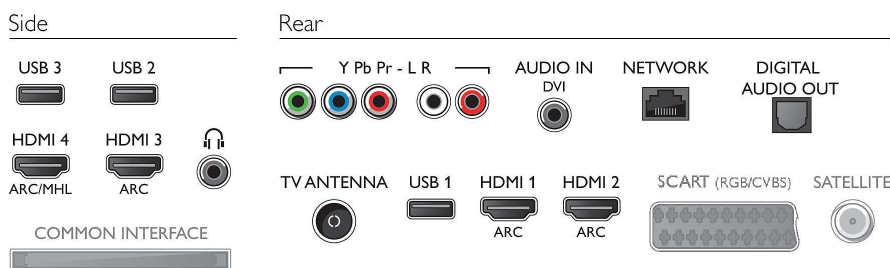

Connections

Issue date 2023-07-23

Version: 9.4.2

EAN: 87 18863 00973 4

© 2023 Koninklijke Philips N.V.
All Rights reserved.

Specifications are subject to change without notice.
Trademarks are the property of Koninklijke Philips N.V.
or their respective owners.

www.philips.com