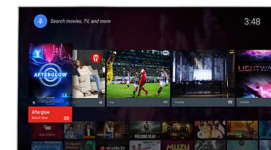

Quad Core + Android

Philips Quad Core processor meets the power of Android to deliver an exciting gaming experience. And with Android on your TV you'll navigate, launch apps and play videos in a way that is super fast, super intuitive, and super fun.