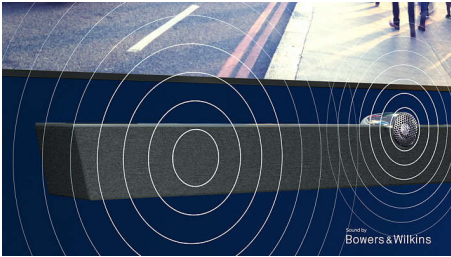

4K UHD MiniLED Android TV
P5 AI perfect picture engine Bowers & Wilkins sound, 4 sided Ambilight TV, 189 cm (75") Android TV

75PML9636/12

Highlights

Bowers & Wilkins sound

An exclusive speaker design by legendary audio engineers Bowers & Wilkins delivers thrillingly lifelike performance. Up-firing speakers let you get the most out of Dolby Atmos. A central tweeter keeps the dialogue pristine no matter how intense the drama gets.