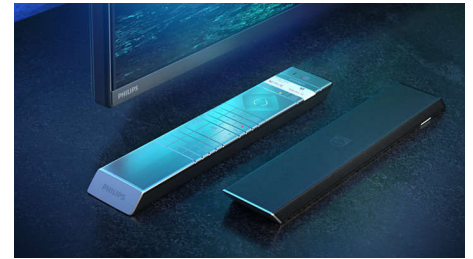

Dolby Vision + Dolby Atmos

Support for Dolby's premium sound and video formats means that the HDR content that you watch will look—and sound—glorious. You'll enjoy a picture that reflects the director's original intentions and experience spacious sound with real clarity and depth.

gameplay. Ambilight's gaming mode brings the thrill right into the room.

Premium materials

Every inch of this TV looks and feels premium. The brushed and polished silver metal bezel. The angled sound enclosure clad in Kvadrat speaker fabric. The soft, textured leather-backed remote. Why settle for anything less?