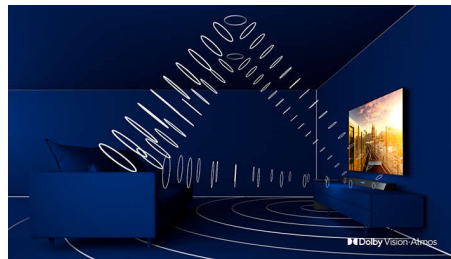

Dolby Vision + Dolby Atmos

Support for Dolby's premium sound and video formats means that the HDR content that you watch will look—and sound—glorious. You'll enjoy a picture that reflects the director's original intentions and experience spacious sound with real clarity and depth.