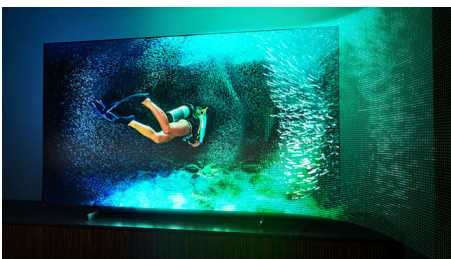

Mini LED TV

Your Philips Mini LED TV supports all major HDR formats and gives you a truly impressive big-screen picture with deep blacks and lifelike colours. Over a thousand intelligent backlight zones are independently dimmed or brightened to enable pin-sharp contrast and real depth.