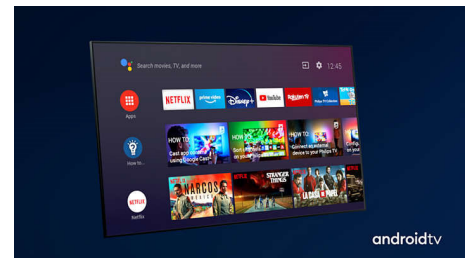

Simply smart. Android TV

Your Philips Android TV gives you the content you want—when you want it. You can customise the home screen to display your favourite apps, making it simple to start streaming the movies and shows you love. Or pick up where you left off.