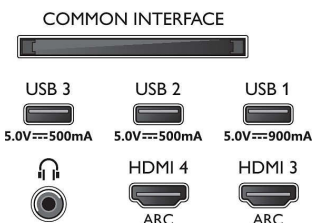

Connections

Side

Bottom