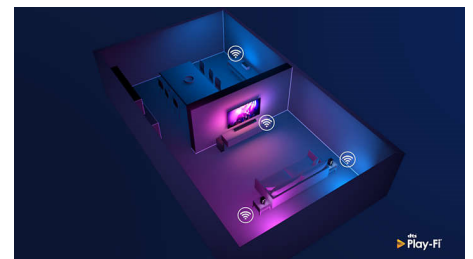

DTS Play-Fi compatible

With DTS Play-Fi on your Philips TV you can connect to compatible speakers in any room. Got wireless speakers in the kitchen? Listen to the film while you make a snack or keep up with the sports commentary while you get everyone drinks.