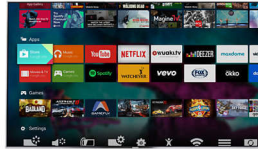

TV Content

The Google Play store and Philips app gallery go beyond traditional TV programming to bring you a big online collection of movies, TV, music, apps and games. 16GB of expandable memory means there's plenty of room to store all your favorite content and to install more apps.