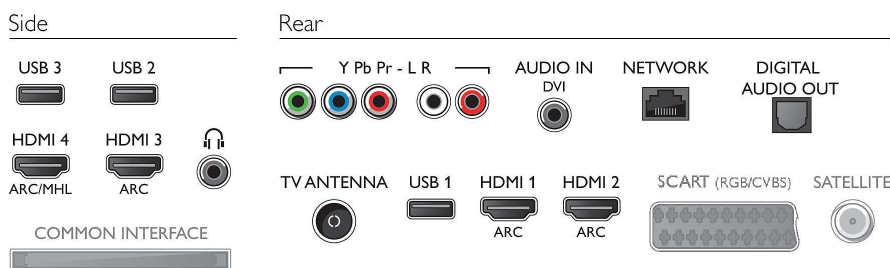

Connections

Issue date 2023-07-23

Version: 6.4.2

EAN: 87 18863 00984 0

© 2023 Koninklijke Philips N.V.
All Rights reserved.

Specifications are subject to change without notice. Trademarks are the property of Koninklijke Philips N.V. or their respective owners.

www.philips.com