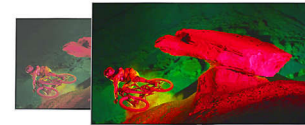

Premium Color

Philips Premium Color combines a wide color gamut panel enhanced by 85% with 4 Trillion colors processing. With so much more color resolution and brilliant saturated colors, you'll forget you're looking at a screen at all.