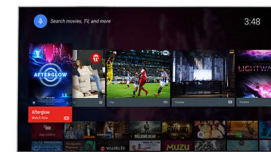

Quad Core + Android

Philips Quad Core processor meets the power of Android to deliver an exciting gaming experience. And with Android on your TV you'll navigate, launch apps and play videos in a way that is super fast, super intuitive, and super fun.