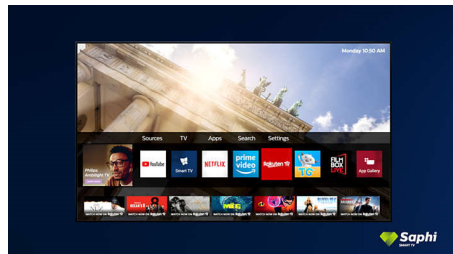

SAPHI

SAPHI is a fast, intuitive operating system that makes your Philips Smart TV a real pleasure to use. Enjoy great picture quality and one-button

access to a clear icon-based menu. Operate your TV with ease and quickly navigate to popular Philips Smart TV apps including YouTube, Netflix and more.

Philips app gallery

Philips app gallery is a wide-ranging collection of online apps that you can access as soon as your Smart TV is connected to the Internet. It's that easy! Just switch on your TV, connect to the Internet and experience a whole new world of entertainment online.

DTS HD

DTS HD optimises sound processing by preserving the original sound content so that you can enjoy a better sound from your speakers with crystal-clear dialogue.