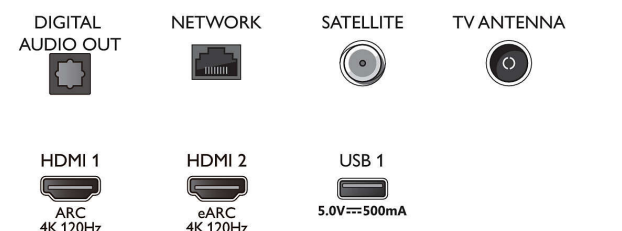

Bottom

Issue date 2023-07-23

Version: 11.4.1

EAN: 87 18863 02901 5

© 2023 Koninklijke Philips N.V.
All Rights reserved.

Specifications are subject to change without notice.
Trademarks are the property of Koninklijke Philips N.V.
or their respective owners.

www.philips.com

- Philips OLED TV panels have been certified as flicker-free and discomfort glare free by UL.
- Memory size (Flash): 16 G, the actual available disc space may differ (dependent on e.g. (pre-)installed apps, installed operating system, etc.)
- EPG and actual visibility (up to 8 days) is country- and operator-dependent.
- Android App offerings vary per country. For more details please visit your local Google Play Store.
- The TV supports DVB reception for 'Free to air' broadcast. Specific DVB operators may not be supported. An up to date list can be found in the FAQ section of the Philips support website. For some operators Conditional Access and subscription are required. Contact your operator for more information.
- Philips TV Remote app and related functionalities vary per TV model, operator and country, as well as smart device model and OS. For more details please visit: www.philips.com/TVRemoteapp.
- USB recording for digital channels only, recordings may be limited by broadcast copy protection (CI+). Country and channel restrictions may apply.
- This television contains lead only in certain parts or components where no technology alternatives exist in accordance with existing exemption clauses under the RoHS Directive.
- Amazon, Alexa and all related logos are trademarks of Amazon.com, Inc. or its affiliates. Amazon Alexa is available in selected languages and countries.
- Amazon Prime is available in selected languages and countries.
- Disney+ subscription required. Subject to terms at <https://www.disneyplus.com> (c) 2020 Disney and its related entities. Disney+ is available in selected languages and countries.
- Google Assistant is available on Philips Android TVs running on Android O (8) or higher OS version. Google Assistant is available in selected languages and countries.
- Netflix subscription required. Subject to terms on <https://www.netflix.com>
- Rakuten TV is available in selected languages and countries.