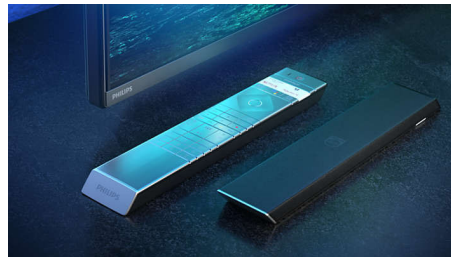

## Philips OLED TV

With a Philips OLED TV, you get a wider viewing angle and a uniquely lifelike picture. Blacks are deeper. Colours are truer. Details in shadows and highlights are precisely reproduced. All major HDR formats are

## Premium materials

Every inch of this TV looks and feels premium. The ultra-thin metal bezel. The metal T-bar stand in dark chrome. Or the soft, textured leather-backed remote with backlit keys—which is as good to hold as it is to use.