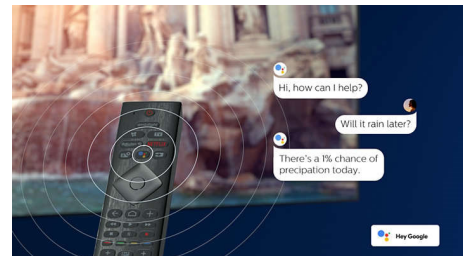

## HDMI 2.1 VRR and low latency

Your Philips TV boasts the latest HDMI 2.1 connectivity and automatically switches to an ultra-low-latency setting when you start playing a game on your console. VRR and Freesync are supported for smooth fast-action gameplay. Ambilight's gaming mode brings the thrill right into the room.

## AI voice control

Push a button on the remote to talk to the Google Assistant. Control the TV or Google Assistant-compatible smart home devices with your voice. Or ask Alexa to control the TV via Alexa-enabled devices.