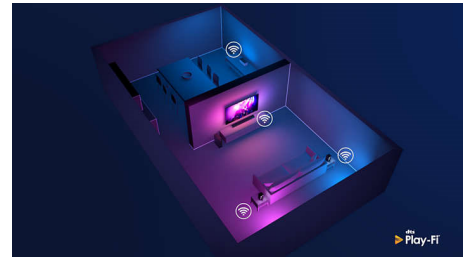

DTS Play-Fi compatible

With DTS Play-Fi on your Philips TV you can connect to compatible speakers in any room. Got wireless speakers in the kitchen? Listen to the film while you make a snack or keep up with the sports commentary while you get everyone drinks.