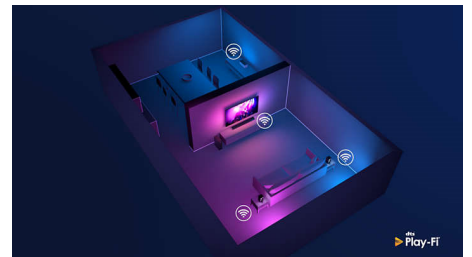

DTS Play-Fi compatible

With DTS Play-Fi on your Philips TV you can connect to compatible speakers in any room. Got wireless speakers in the kitchen? Listen to the film while you make a snack or keep up with the sports commentary while you get everyone drinks.