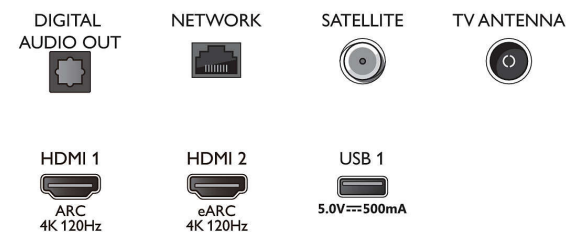

Design

- Colours of TV: Gun metal grey frame
- Stand design: Metal dark chrome wedge stand

Dimensions

- Set Width: 1448.7 mm
- Set Height: 829.5 mm
- Set Depth: 68.0 mm
- Product weight: 24.3 kg
- Set width (with stand): 1448.7 mm
- Set height (with stand): 896.9 mm
- Set depth (with stand): 291.8 mm
- Product weight (+stand): 28.1 kg
- Box width: 1660.0 mm
- Box height: 995.0 mm
- Box depth: 170.0 mm
- Weight incl. Packaging: 32.5 kg
- Stand width: 800.0 mm
- Stand height: 70.0 mm
- Stand depth: 291.8 mm
- Wall-mount compatible: 300 x 300 mm

Connections

Side

Bottom

Issue date 2023-07-23

Version: 11.5.1

EAN: 87 18863 02902 2

© 2023 Koninklijke Philips N.V.
All Rights reserved.

Specifications are subject to change without notice.
Trademarks are the property of Koninklijke Philips N.V.
or their respective owners.