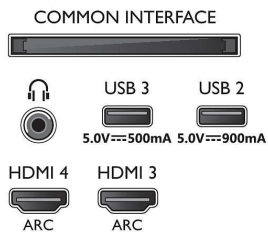

Design

- Colours of TV: Gun metal grey frame
- Stand design: Metal dark chrome wedge stand

Dimensions

- Set Width: 1448.7 mm
- Set Height: 829.5 mm
- Set Depth: 68.0 mm
- Product weight: 24.3 kg
- Set width (with stand): 1448.7 mm
- Set height (with stand): 896.9 mm
- Set depth (with stand): 291.8 mm
- Product weight (+stand): 28.1 kg
- Box width: 1660.0 mm
- Box height: 995.0 mm
- Box depth: 170.0 mm
- Weight incl. Packaging: 32.5 kg
- Stand width: 800.0 mm
- Stand height: 70.0 mm
- Stand depth: 291.8 mm
- Wall-mount compatible: 300 x 300 mm

Connections

Side

Bottom

Issue date 2023-07-23

Version: 11.5.1

EAN: 87 18863 02902 2

© 2023 Koninklijke Philips N.V.
All Rights reserved.

Specifications are subject to change without notice.
Trademarks are the property of Koninklijke Philips N.V.
or their respective owners.