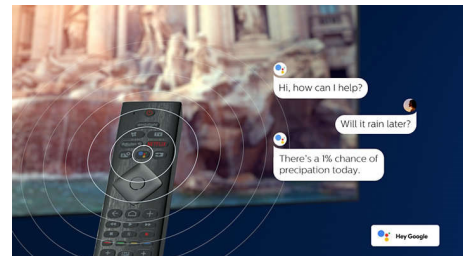

HDMI 2.1 VRR and low latency

Your Philips TV boasts the latest HDMI 2.1 connectivity and automatically switches to an ultra-low-latency setting when you start playing a game on your console. VRR and FreeSync are supported for smooth fast-action gameplay. Ambilight's gaming mode brings the thrill right into the room.

AI voice control

Push a button on the remote to talk to the Google Assistant. Control the TV or Google Assistant-compatible smart home devices with your voice. Or ask Alexa to control the TV via Alexa-enabled devices.