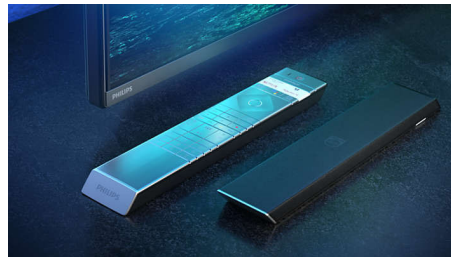

Philips OLED TV

With a Philips OLED TV, you get a wider viewing angle and a uniquely lifelike picture. Blacks are deeper. Colours are truer. Details in shadows and highlights are precisely reproduced. All major HDR formats are

Premium materials

Every inch of this TV looks and feels premium. The ultra-thin metal bezel. The metal T-bar stand in dark chrome. Or the soft, textured leather-backed remote with backlit keys—which is as good to hold as it is to use.