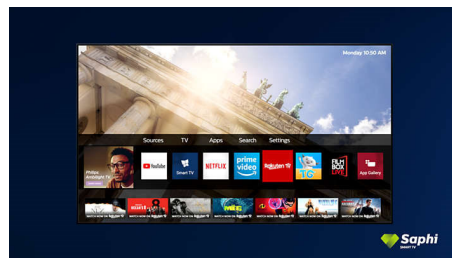

Saphi Smart TV

SAPHI is a fast, intuitive operating system that makes your Philips Smart TV a real pleasure to

use. Enjoy great picture quality and one-button access to a clear icon-based menu. Operate your TV with ease, and quickly navigate to popular Philips Smart TV apps including YouTube, Netflix, and more.

Clear audio

Clear audio from full-range speakers.

Punchy bass

Crisp, clear dialogue. Punchy bass.