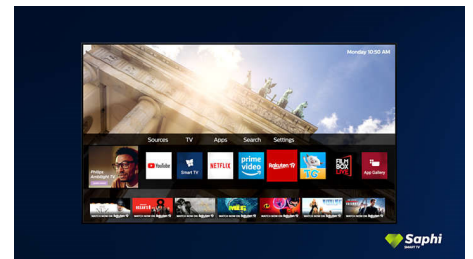

SAPHI TV Collection

Philips TV Collection. Netflix, Prime Video, and more.

Sturdy stand

Slim minimalist frame. Sturdy stand.