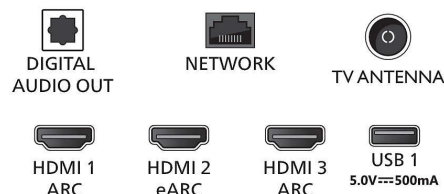

Connectivity

- Number of HDMI connections: 4
- HDMI features: 4K, Audio Return Channel
- EasyLink (HDMI-CEC): Remote control pass-through, System audio control, System standby, One touch play
- Number of USBs: 2
- Wireless connection: Wi-Fi 802.11ac, 2x2, Dual band, Bluetooth 5.0
- Other connections: Digital audio out (optical), Ethernet-LAN RJ-45, Headphone out
- HDCP 2.3: Yes on all HDMI
- HDMI ARC: Yes for all ports
- HDMI 2.1 features: eARC on HDMI 2, eARC/VRR/ ALLM supported

Power

- Mains power: AC 220 - 240 V 50/60Hz
- Standby power consumption: <0.3W
- Power Saving Features: Auto switch-off timer, Light sensor, Picture mute (for radio), Eco mode

Accessories

- Included accessories: Quick start guide, Legal and safety brochure, Power cord, Table top stand, Remote Control, 2 x AAA Batteries

Dimensions

- Set Width: 1446 mm
- Set Height: 837 mm
- Set Depth: 79 mm
- Product weight: 18 kg
- Set width (with stand): 1446 mm
- Set height (with stand): 864 mm
- Set depth (with stand): 293 mm
- Product weight (+stand): 18.2 kg
- Box width: 1600.0 mm
- Box height: 995.0 mm

- Box depth: 170.0 mm
- Weight incl. Packaging: 24 kg
- Wall mount dimensions: 300 x 300 mm

Connections

Side

Down

Issue date 2023-07-23

Version: 3.0.1

EAN: 87 18863 03660 0

© 2023 Koninklijke Philips N.V.
All Rights reserved.