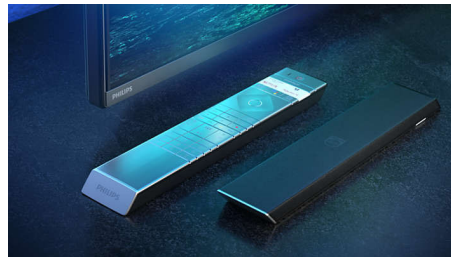

Philips P5 Picture Engine

The Philips P5 engine delivers a picture as brilliant as the content you love. Details have noticeably more depth. Colours are vivid, while skin tones look natural. Contrast is so

crisp you'll feel every detail. Motion is perfectly smooth.

Dolby Vision + Dolby Atmos

Support for Dolby's premium sound and video formats means that the HDR content that you watch will look—and sound—glorious. You'll enjoy a picture that reflects the director's original intentions and experience spacious sound with real clarity and depth.

Premium materials

Every inch of this TV looks and feels premium. The polished metal stand contrasts beautifully with a virtually bezel-free screen. While the soft, textured leather-backed remote with backlit keys is as good to hold as it is to use.