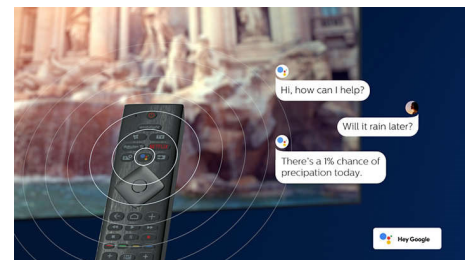

Height-adjustable stand

You can adjust the height of this TV stand for soundbars. Fit the stand risers to raise the stand to the upper position and your soundbar

won't block the bottom of the screen. No soundbar? No need to attach the risers.

Simply smart. Android TV

Your Philips Android TV gives you the content you want—when you want it. You can customise the home screen to display your favourite apps, making it simple to start streaming the movies and shows you love. Or pick up where you left off.

AI voice control

Push a button on the remote to talk to the Google Assistant. Control the TV or Google Assistant-compatible smart home devices with your voice. Or ask Alexa to control the TV via Alexa-enabled devices.