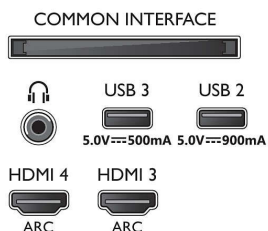

Connections

Side