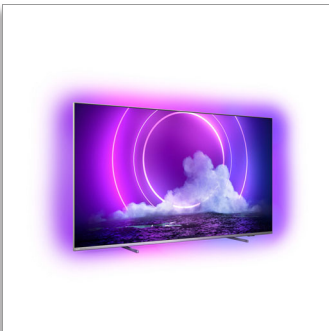

Philips LED
4K UHD LED Android TV

P5 Perfect Picture Engine

Dolby Atmos sound
Ambilight 4 sided
139 cm (55") Android TV

55PUS9206

Movies to get lost in. Gaming you can feel.

4K UHD LED Android TV

From gaming thrills to movies, get all the way inside the action. This 4K UHD TV gives you a brilliant picture and smooth, fluid motion-no matter what's happening onscreen. Ambilight game and movie modes add to the immersion.

Smooth motion. Real colour. Incredible depth.

- Well-balanced audio. Crisp, clear dialogue. Punchy effects.
- Vibrant HDR picture. Philips 4K UHD TV.
- Cinematic vision and sound. Dolby Vision and Dolby Atmos
- Great for gaming. Low latency on any console
- Whatever the source, always perfection. Philips P5 engine.

PHILIPS

Highlights

4 sided Ambilight

With Philips 4 sided Ambilight, every moment feels closer. Intelligent LEDs around the edge of the TV respond to the on-screen action and emit an immersive glow that's simply captivating. Experience it once and wonder how you enjoyed TV without it.