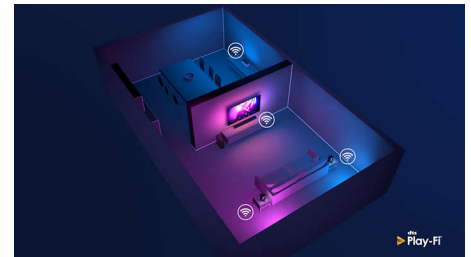

DTS Play-Fi compatible

With DTS Play-Fi on your Philips TV you can connect to compatible speakers in any room. Got wireless speakers in the kitchen? Listen to the film while you make a snack or keep up with the sports commentary while you get everyone drinks.