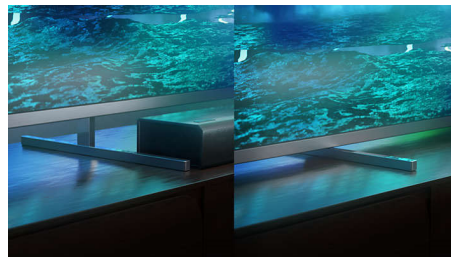

crisp you'll feel every detail. Motion is perfectly smooth.

Dolby Vision + Dolby Atmos

Support for Dolby's premium sound and video formats means that the HDR content that you watch will look—and sound—glorious. You'll enjoy a picture that reflects the director's original intentions and experience spacious sound with real clarity and depth.

Premium materials

Every inch of this TV looks and feels premium. The polished metal stand contrasts beautifully with a virtually bezel-free screen. While the soft, textured leather-backed remote with backlit keys is as good to hold as it is to use.

Height-adjustable stand

You can adjust the height of this TV stand for soundbars. Fit the stand risers to raise the stand to the upper position and your soundbar

won't block the bottom of the screen. No soundbar? No need to attach the risers.