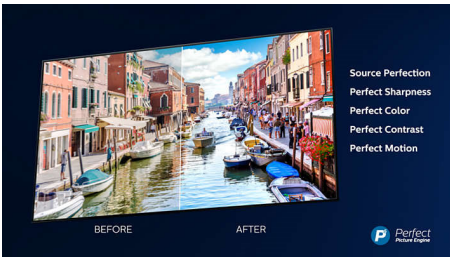

Philips P5 Picture Engine

The Philips P5 engine delivers a picture as brilliant as the content you love. Details have noticeably more depth. Colours are vivid, while skin tones look natural. Contrast is so

crisp you'll feel every detail. Motion is perfectly smooth.