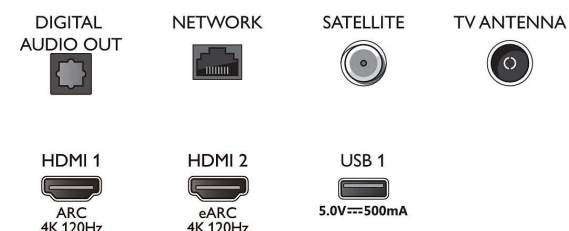

Accessories

- Included accessories: Remote Control, Quick start guide, Legal and safety brochure, Power cord, Tabletop stand
- Included batteries: 2 x AAA Batteries

Design

- Colours of TV: Mid silver metal bezel
- Stand design: Metal dual tone finish sticks

Dimensions

- Set Width: 1230.8 mm
- Set Height: 712.6 mm
- Set Depth: 84.5 mm
- Product weight: 17.8 kg
- Set width (with stand): 1230.8 mm
- Set height (with stand): 732.6/ 782.6 mm
- Set depth (with stand): 255.0 mm
- Product weight (+stand): 18.4 kg
- Box width: 1360.0 mm
- Box height: 840.0 mm
- Box depth: 160.0 mm
- Weight incl. Packaging: 22.9 kg
- Stand width: 700.0/ 990.8 mm
- Stand height: 20.0/ 70.0 mm
- Stand depth: 255.0 mm
- Wall-mount compatible: 300 x 300 mm

Connections

Side

Bottom

Issue date 2023-07-23

Version: 7.6.1

EAN: 87 18863 02884 1

© 2023 Koninklijke Philips N.V.
All Rights reserved.

Specifications are subject to change without notice.
Trademarks are the property of Koninklijke Philips N.V.
or their respective owners.