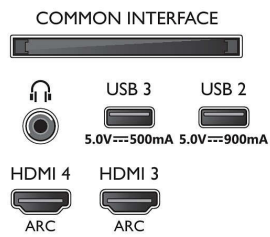

Specifications

Ambilight

- Ambilight Features: Built-in Ambilight+hue, Ambilight Music, Game Mode, Wall colour adaptive, Lounge mode, AmbiWakeup, AmbiSleep, Philips Wireless Home Speakers
- Ambilight Version: 4 sided

Picture/Display

- Aspect ratio: 16:9
- Diagonal screen size (inch): 55 inch

- Diagonal screen size (metric): 139 cm
- Display: 4K Ultra HD OLED
- Panel resolution: 3840 x 2160
- Picture engine: P5 AI Perfect Picture Engine
- Picture enhancement: Ultra Resolution, Wide Colour Gamut 99% DCI/P3, Dolby Vision, HDR10+, Perfect Natural Motion, A.I. PQ mode, CalMAN Ready, ISF Colour Management, Micro Dimming Perfect
- Diagonal screen size (inch): 55 inch

Supported Display Resolution

- Computer inputs on HDMI 1/2: HDMI 2.1 supported, up to 4K UHD 120 Hz, HDR supported, HDR10/HLG, HDR10+/Dolby Vision
- Computer inputs on HDMI 3/4: HDMI 2.0 supported
- Video inputs on HDMI 1/2: HDMI 2.1 supported, up to 4K UHD 120 Hz, HDR supported, HDR10/HLG, HDR10+/Dolby Vision
- Video inputs on HDMI 3/4: HDMI 2.0 supported

Connections

Side