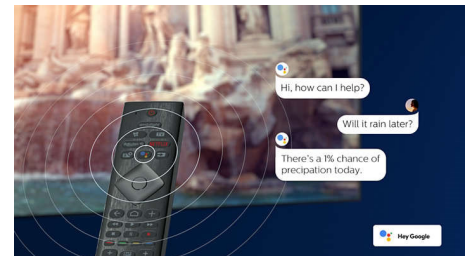

HDMI 2.1 VRR and low latency

Your Philips TV boasts the latest HDMI 2.1 connectivity and automatically switches to an ultra-low-latency setting when you start playing a game on your console. VRR and Freesync are supported for smooth fast-action gameplay. Ambilight's gaming mode brings the thrill right into the room.

AI voice control

Push a button on the remote to talk to the Google Assistant. Control the TV or Google Assistant-compatible smart home devices with your voice. Or ask Alexa to control the TV via Alexa-enabled devices.