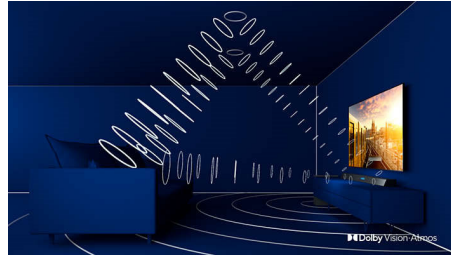

Dolby Vision + Dolby Atmos

Support for Dolby's premium sound and video formats means that the HDR content that you watch will look—and sound—glorious. You'll enjoy a picture that reflects the director's original intentions and experience spacious sound with real clarity and depth.