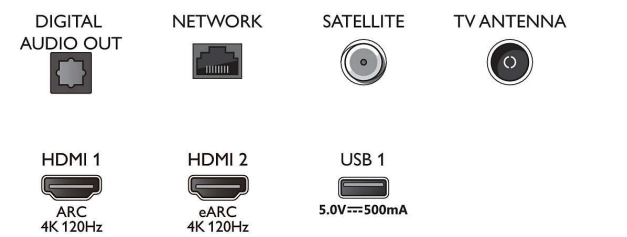

Picture/Display

- Aspect ratio: 16:9
- Diagonal screen size (inch): 55 inch

- Diagonal screen size (metric): 139 cm
- Display: 4K Ultra HD OLED
- Panel resolution: 3840 x 2160
- Picture engine: P5 AI Perfect Picture Engine
- Picture enhancement: Ultra Resolution, Wide Colour Gamut 99% DCI/P3, Dolby Vision, HDR10+, Perfect Natural Motion, A.I. PQ mode, CalMAN Ready, ISF Colour Management, Micro Dimming Perfect
- Diagonal screen size (inch): 55 inch

Supported Display Resolution

- Computer inputs on HDMI 1/2: HDMI 2.1 supported, up to 4K UHD 120 Hz, HDR supported, HDR10/HLG, HDR10+/Dolby Vision
- Computer inputs on HDMI 3/4: HDMI 2.0 supported
- Video inputs on HDMI 1/2: HDMI 2.1 supported, up to 4K UHD 120 Hz, HDR supported, HDR10/HLG, HDR10+/Dolby Vision
- Video inputs on HDMI 3/4: HDMI 2.0 supported

Connections

Side

Bottom

Specifications

Tuner/Reception/Transmission

- Digital TV: DVB-T/T2/T2-HD/C/S/S2
- Video Playback: PAL, SECAM
- MPEG Support: MPEG2, MPEG4
- TV Programme guide*: 8-day Electronic Programme Guide
- Signal strength indication
- Teletext: 1000 page Hypertext
- HEVC support