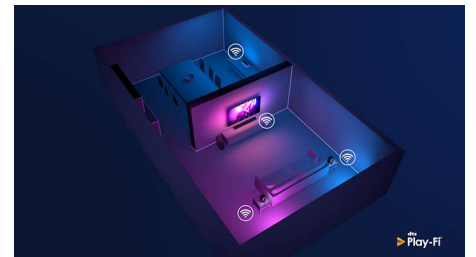

DTS Play-Fi compatible

With DTS Play-Fi on your Philips TV you can connect to compatible speakers in any room. Got wireless speakers in the kitchen? Listen to the film while you make a snack or keep up with the sports commentary while you get everyone drinks.