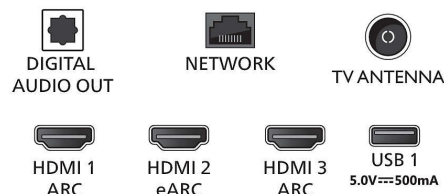

Connectivity

- Number of HDMI connections: 4
- HDMI features: 4K, Audio Return Channel
- EasyLink (HDMI-CEC): Remote control pass-through, System audio control, System standby, One touch play
- Number of USBs: 2
- Wireless connection: Wi-Fi 802.11ac, 2x2, Dual band, Bluetooth 5.0
- Other connections: Digital audio out (optical), Ethernet-LAN RJ-45, Headphone out
- HDCP 2.3: Yes on all HDMI
- HDMI ARC: Yes for all ports
- HDMI 2.1 features: eARC on HDMI 2, eARC/VRR/ ALLM supported

Power

- Mains power: AC 220 - 240 V 50/60Hz
- Standby power consumption: <0.3W
- Power Saving Features: Auto switch-off timer, Light sensor, Picture mute (for radio), Eco mode

Accessories

- Included accessories: Quick start guide, Legal and safety brochure, Power cord, Table top stand, Remote Control, 2 x AAA Batteries

Dimensions

- Set Width: 1446 mm
- Set Height: 837 mm
- Set Depth: 79 mm
- Product weight: 18 kg
- Set width (with stand): 1446 mm
- Set height (with stand): 864 mm
- Set depth (with stand): 293 mm
- Product weight (+stand): 18.2 kg
- Box width: 1600.0 mm
- Box height: 995.0 mm

- Box depth: 170.0 mm
- Weight incl. Packaging: 24 kg
- Wall mount dimensions: 300 x 300 mm

Connections

Side

Down

Issue date 2023-07-23

Version: 3.0.1

EAN: 87 18863 03660 0

© 2023 Koninklijke Philips N.V.
All Rights reserved.

Specifications are subject to change without notice.
Trademarks are the property of Koninklijke Philips N.V.
or their respective owners.

www.philips.com