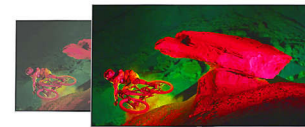

Premium Color

Philips Premium Color combines a wide color gamut panel enhanced by 85% with 4 Trillion colors processing. With so much more color resolution and brilliant saturated colors, you'll forget you're looking at a screen at all.