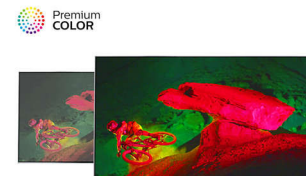

Premium Color

Philips Premium Color combines a wide color gamut panel enhanced by 85% with 4 Trillion colors processing. With so much more color resolution and brilliant saturated colors, you'll forget you're looking at a screen at all.