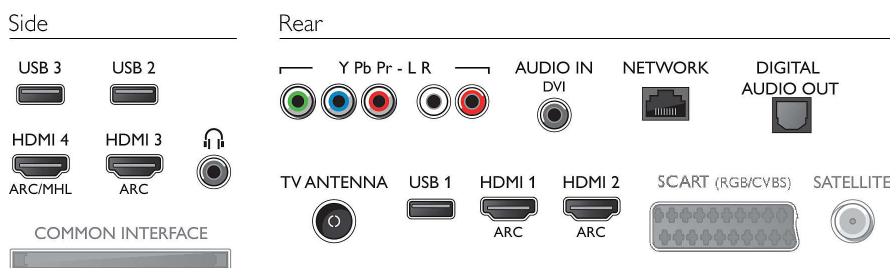

Connections

Issue date 2023-07-23

Version: 13.4.1

EAN: 87 18863 00972 7

© 2023 Koninklijke Philips N.V.
All Rights reserved.

Specifications are subject to change without notice. Trademarks are the property of Koninklijke Philips N.V. or their respective owners.

www.philips.com

* The TV supports DVB reception for 'Free to air' broadcast. Specific DVB operators may not be supported. An up to date list can be found in the FAQ section of the Philips support website. For some operators Conditional Access and subscription are required. Contact your operator for more information.

* EPG and actual visibility (up to 8 days) is country and operator dependent.

* Android App offerings vary per country. For more details please visit your local Google Play Store.

* Energy consumption in kWh per year, based on the power consumption of the television operating 4 hours per day for 365 days. The actual energy consumption will depend on how the television is used.

* Cloud Gaming offering depends on game providers.

* (Philips) only compatible with specific Philips player device.

* Google Cast functionality is subject to Google Cast Ready apps and devices. For more details please visit Google Cast product page.

* Philips TV Remote app and related functionalities vary per TV model, operator, and country, as well as smart device model and OS. For more details please visit: www.philips.com/TVRemoteapp.

* Smart TV app offerings vary per TV model and country. For more details please visit: www.philips.com/smarttv.

* USB recording for digital channels only, recordings may be limited by broadcast copy protection (CI+). Country and channel restrictions may apply.

* Please be informed that your Netflix HDR function in your TV currently can be supported via HDMI and USB only. The Netflix HDR broadcast via your Internet/DLNA will be fully available via IP software push.