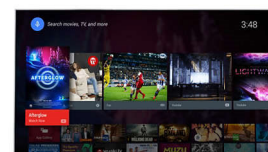

Quad Core + Android

Philips Quad Core processor meets the power of Android to deliver an exciting gaming experience. And with Android on your TV you'll navigate, launch apps and play videos in a way that is super fast, super intuitive, and super fun.