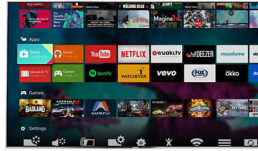

TV Content

The Google Play store and Philips app gallery go beyond traditional TV programming to bring you a big online collection of movies, TV, music, apps and games. 16GB of expandable memory means there's plenty of room to store all your favorite content and to install more apps.