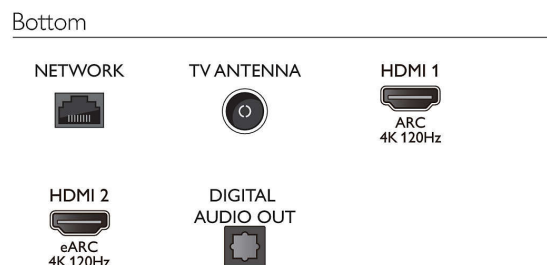

Connectivity

- Number of HDMI connections: 4
- HDMI features: 4K, Audio Return Channel
- EasyLink (HDMI-CEC): Remote control pass-through, System audio control, System standby, One touch play
- Number of USBs: 3
- Wireless connection: Wi-Fi 802.11ac, 2x2, Dual band, Bluetooth 5.0
- Other connections: Digital audio out (optical), Ethernet-LAN RJ-45, Headphone out
- HDCP 2.3: Yes on all HDMI
- HDMI ARC: Yes for all ports
- HDMI eARC: Yes on HDMI2
- HDMI VRR: Yes on all HDMI ports, FreeSync Premium

Power

- Mains power: AC 220 - 240 V 50/60Hz
- Ambient temperature: 5 °C to 35 °C

- Standby power consumption: $\leq 0.5W$
- Power Saving Features: Auto switch-off timer, Light sensor, Picture mute (for radio), Eco mode

Accessories

- Included Accessories: Legal and safety brochure, Power cord, Quick start guide (x1), Remote Control, Table top stand, 2 x AAA Batteries

Dimensions

- Set Width: 1722.7 mm
- Set Height: 990.7 mm
- Set Depth: 78.6 mm
- Product weight: 36.7 kg
- Set width (with stand): 1722.7 mm
- Set height (with stand): 1008.3 mm
- Set depth (with stand): 310.0 mm
- Product weight (+stand): 38.0 kg
- Box width: 1950.0 mm
- Box height: 1170.0 mm
- Box depth: 200.0 mm
- Weight incl. Packaging: 50.0 kg
- Wall mount dimensions: 400 x 300 mm

Connections

Issue date 2023-07-23

Version: 4.0.1

EAN: 87 18863 03217 6

© 2023 Koninklijke Philips N.V.
All Rights reserved.

Specifications are subject to change without notice.
Trademarks are the property of Koninklijke Philips N.V.
or their respective owners.

www.philips.com

- EPG and actual visibility (up to 8 days) is country and operator dependent.
- Android App offerings vary per country. For more details please visit our local Google Play Store.
- Energy consumption in kWh per year, based on the power consumption of the television operating 4 hours per day for 365 days. The actual energy consumption will depend on how the television is used.
- The TV supports DVB reception for 'Free to air' broadcast. Specific DVB operators may not be supported. An up to date list can be found in the FAQ section of the Philips support website. For some operators Conditional Access and subscription are required. Contact your operator for more information.
- Philips TV Remote app and related functionalities vary per TV model, operator, and country, as well as smart device model and OS. For more details please visit: www.philips.com/TVRemoteapp.
- Smart TV app offerings vary per TV model and country. For more details please visit: www.philips.com/smarttv.
- USB recording for digital channels only, recordings may be limited by broadcast copy protection (C+). Country and channel restrictions may apply.
- Amazon, Alexa and all related logos are trademarks of Amazon.com, Inc. or its affiliates. Amazon Alexa is available in selected languages and countries.
- Amazon Prime is available in selected languages and countries.
- Disney+ subscription required. Subject to terms at <https://www.disneyplus.com> (c) 2020 Disney and its related entities. Disney+ is available in selected languages and countries.
- Google Assistant is available on Philips Android TVs running on Android O (8) or higher OS version. Google Assistant is available in selected languages and countries.
- Netflix subscription required. Subject to terms at <https://www.netflix.com>
- Rakuten TV is available in selected languages and countries.
- Cloud Gaming offering depends on game providers.
- Image depicted on the website are non-contractual pictures. Please always refer to the actual TV that are sold in the retail or stores.
- Memory size (Flash) : 32G, the actual available disc space may differ (dependent on e.g. (pre-)installed apps, installed operating system, etc.)