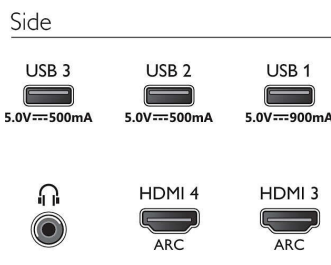

Connections

Issue date 2023-07-23

Version: 4.0.1

EAN: 87 18863 03217 6

© 2023 Koninklijke Philips N.V.
All Rights reserved.

Specifications are subject to change without notice.
Trademarks are the property of Koninklijke Philips N.V.
or their respective owners.

www.philips.com

- EPG and actual visibility (up to 8 days) is country and operator dependent.
- Android App offerings vary per country. For more details please visit our local Google Play Store.
- Energy consumption in kWh per year, based on the power consumption of the television operating 4 hours per day for 365 days. The actual energy consumption will depend on how the television is used.
- The TV supports DVB reception for 'Free to air' broadcast. Specific DVB operators may not be supported. An up to date list can be found in the FAQ section of the Philips support website. For some operators Conditional Access and subscription are required. Contact your operator for more information.
- Philips TV Remote app and related functionalities vary per TV model, operator, and country, as well as smart device model and OS. For more details please visit: www.philips.com/TVRemoteapp.
- Smart TV app offerings vary per TV model and country. For more details please visit: www.philips.com/smarttv.
- USB recording for digital channels only, recordings may be limited by broadcast copy protection (C+). Country and channel restrictions may apply.
- Amazon, Alexa and all related logos are trademarks of Amazon.com, Inc. or its affiliates. Amazon Alexa is available in selected languages and countries.
- Amazon Prime is available in selected languages and countries.
- Disney+ subscription required. Subject to terms at <https://www.disneyplus.com> (c) 2020 Disney and its related entities. Disney+ is available in selected languages and countries.
- Google Assistant is available on Philips Android TVs running on Android O (8) or higher OS version. Google Assistant is available in selected languages and countries.
- Netflix subscription required. Subject to terms at <https://www.netflix.com>
- Rakuten TV is available in selected languages and countries.
- Cloud Gaming offering depends on game providers.
- Image depicted on the website are non-contractual pictures. Please always refer to the actual TV that are sold in the retail or stores.
- Memory size (Flash) : 32G, the actual available disc space may differ (dependent on e.g. (pre-)installed apps, installed operating system, etc.)