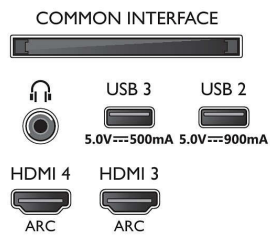

Specifications

Ambilight

- Ambilight Features: Built-in Ambilight+hue, Ambilight Music, Game Mode, Wall colour adaptive, Lounge mode, AmbiWakeup, AmbiSleep, Philips Wireless Home Speakers
- Ambilight Version: 4 sided

Picture/Display

- Aspect ratio: 16:9
- Diagonal screen size (inch): 75 inch
- Diagonal screen size (metric): 189 cm

- Display: 4K Ultra HD LED
- Panel resolution: 3840 x 2160
- Picture engine: P5 AI Perfect Picture Engine
- Picture enhancement: Ultra Resolution, Dolby Vision, HDR10+, CalMAN Ready, ISF Colour Management, Perfect Natural Motion, Wide Colour Gamut 95% DCI/P3, Micro Dimming Premium
- Diagonal screen size (inch): 75 inch

Supported Display Resolution

- Computer inputs on HDMI 1/2: HDMI 2.1 supported, HDR supported, HDR10+/HLG
- Computer inputs on HDMI 3/4: HDMI 2.0 supported
- Video inputs on HDMI 1/2: HDMI 2.1 supported, HDR supported, HDR10+/HLG
- Video inputs on HDMI 3/4: HDMI 2.0 supported

Tuner/Reception/Transmission

- Digital TV: DVB-T/T2/T2-HD/C/S/S2

Connections

Side