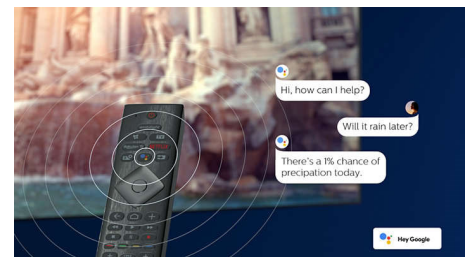

Simply smart. Android TV

Your Philips Android TV gives you the content you want—when you want it. You can customise the home screen to display your favourite apps, making it simple to start streaming the movies and shows you love. Or pick up where you left off.

AI voice control

Push a button on the remote to talk to the Google Assistant. Control the TV or Google Assistant-compatible smart home devices with your voice. Or ask Alexa to control the TV via Alexa-enabled devices.