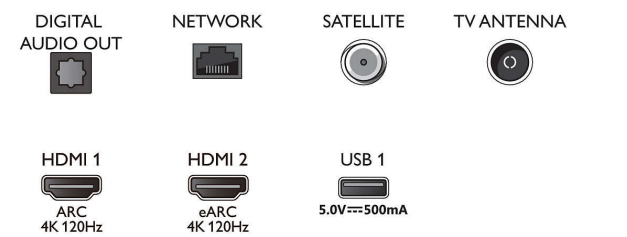

Picture/Display

- Aspect ratio: 16:9
- Diagonal screen size (inch): 75 inch
- Diagonal screen size (metric): 189 cm

- Display: 4K Ultra HD LED
- Panel resolution: 3840 x 2160
- Picture engine: P5 AI Perfect Picture Engine
- Picture enhancement: Ultra Resolution, Dolby Vision, HDR10+, CalMAN Ready, ISF Colour Management, Perfect Natural Motion, Wide Colour Gamut 95% DCI/P3, Micro Dimming Premium
- Diagonal screen size (inch): 75 inch

Supported Display Resolution

- Computer inputs on HDMI 1/2: HDMI 2.1 supported, HDR supported, HDR10+/HLG
- Computer inputs on HDMI 3/4: HDMI 2.0 supported
- Video inputs on HDMI 1/2: HDMI 2.1 supported, HDR supported, HDR10+/HLG
- Video inputs on HDMI 3/4: HDMI 2.0 supported

Tuner/Reception/Transmission

- Digital TV: DVB-T/T2/T2-HD/C/S/S2

Connections

Side

Bottom

Specifications

- Video Playback: PAL, SECAM
- MPEG Support: MPEG2, MPEG4
- TV Programme guide*: 8-day Electronic Programme Guide
- Signal strength indication
- Teletext: 1000 page Hypertext
- HEVC support