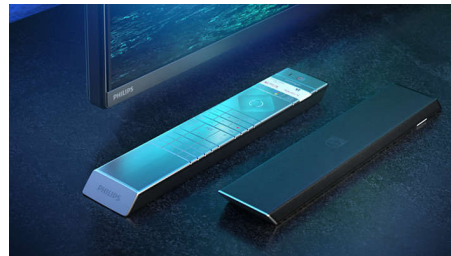

Premium materials

This TV boasts premium materials wherever you look. The polished metal edges of the feet contrast beautifully with the brushed metal

bezel. While the soft, textured leather-backed remote is as easy to hold as it is to look at.