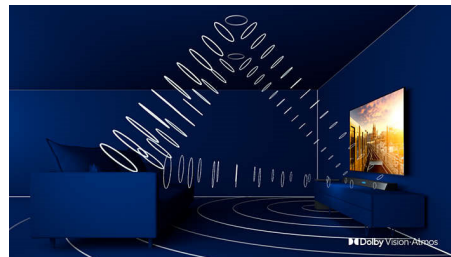

Dolby Vision + Dolby Atmos

Support for Dolby's premium sound and video formats means that the HDR content that you watch will look—and sound—glorious. You'll enjoy a picture that reflects the director's original intentions and experience spacious sound with real clarity and depth.