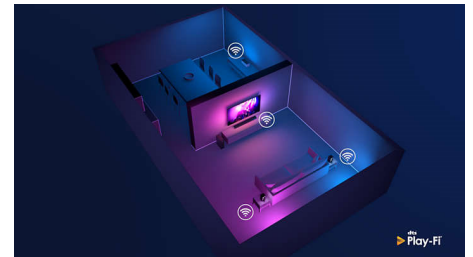

DTS Play-Fi compatible

With DTS Play-Fi on your Philips TV you can connect to compatible speakers in any room. Got wireless speakers in the kitchen? Listen to the film while you make a snack or keep up with the sports commentary while you get everyone drinks.