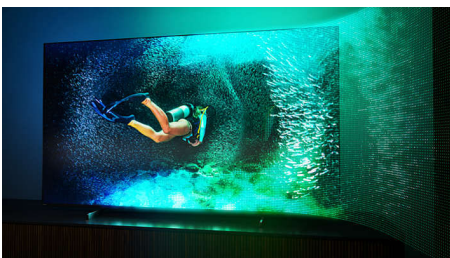

Mini LED TV

Your Philips Mini LED TV supports all major HDR formats and gives you a truly impressive big-screen picture with deep blacks and lifelike colours. Over a thousand intelligent backlight zones are independently dimmed or

brightened to enable pin-sharp contrast and real depth.