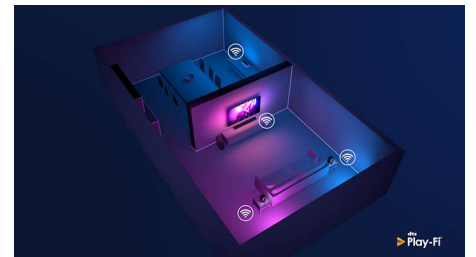

DTS Play-Fi compatible

With DTS Play-Fi on your Philips TV you can connect to compatible speakers in any room. Got wireless speakers in the kitchen? Listen to the film while you make a snack or keep up with the sports commentary while you get everyone drinks.

AI voice control

This Philips Android TV gives you a choice of voice assistants! Control the TV via Google Home devices, or ask Alexa to control the TV via Alexa-enabled devices.