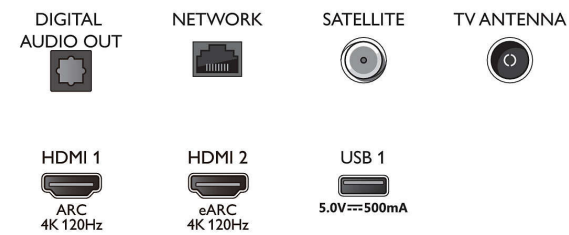

Specifications

Ambilight

- Ambilight Features: Built-in Ambilight+hue, Ambilight Music, Game Mode, Wall colour adaptive, Lounge mode, AmbiWakeup, AmbiSleep, Philips Wireless Home Speakers
- Ambilight Version: 3 sided

Picture/Display

- Aspect ratio: 16:9
- Diagonal screen size (inch): 65 inch
- Diagonal screen size (metric): 164 cm

- Display: 4K Ultra HD OLED
- Panel resolution: 3840 x 2160
- Picture engine: P5 AI Perfect Picture Engine
- Picture enhancement: Ultra Resolution, Wide Colour Gamut 99% DCI/P3, Dolby Vision, HDR10+, Perfect Natural Motion, A.I. PQ mode, ISF Colour Management, Micro Dimming Perfect, CalMAN Ready
- Diagonal screen size (inch): 65 inch

Supported Display Resolution

- Computer inputs on HDMI 1/2: HDMI 2.1 supported, HDR supported, HDR10+/HLG
- Computer inputs on HDMI 3/4: HDMI 2.0 supported
- Video inputs on HDMI 1/2: HDMI 2.1 supported, HDR supported, HDR10+/HLG
- Video inputs on HDMI 3/4: HDMI 2.0 supported

Tuner/Reception/Transmission

- Digital TV: DVB-T/T2/T2-HD/C/S/S2

Connections

Side

Bottom