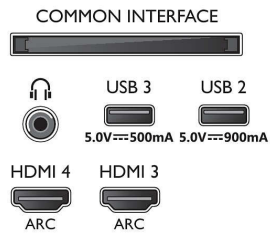

Specifications

Ambilight

- Ambilight Features: Built-in Ambilight+hue, Ambilight Music, Game Mode, Wall colour adaptive, Lounge mode, AmbiWakeup, AmbiSleep, Philips Wireless Home Speakers
- Ambilight Version: 3 sided

Picture/Display

- Aspect ratio: 16:9
- Diagonal screen size (inch): 65 inch
- Diagonal screen size (metric): 164 cm

- Display: 4K Ultra HD OLED
- Panel resolution: 3840 x 2160
- Picture engine: P5 AI Perfect Picture Engine
- Picture enhancement: Ultra Resolution, Wide Colour Gamut 99% DCI/P3, Dolby Vision, HDR10+, Perfect Natural Motion, A.I. PQ mode, ISF Colour Management, Micro Dimming Perfect, CalMAN Ready
- Diagonal screen size (inch): 65 inch

Supported Display Resolution

- Computer inputs on HDMI 1/2: HDMI 2.1 supported, HDR supported, HDR10+/HLG
- Computer inputs on HDMI 3/4: HDMI 2.0 supported
- Video inputs on HDMI 1/2: HDMI 2.1 supported, HDR supported, HDR10+/HLG
- Video inputs on HDMI 3/4: HDMI 2.0 supported

Tuner/Reception/Transmission

- Digital TV: DVB-T/T2/T2-HD/C/S/S2

Connections

Side