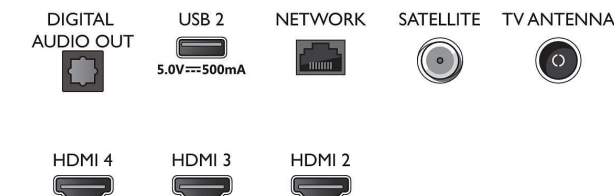

Accessories

- Included accessories: Remote Control, 2 x AAA Batteries, Power cord, Quick start guide, Legal and safety brochure, Tabletop stand

Design

- Colours of TV: Satin chrome bezel
- Stand design: Satin chrome v sticks

Dimensions

- Set Width: 1231.2 mm
- Set Height: 709.6 mm
- Set Depth: 79.4 mm
- Product weight: 14.2 kg
- Set width (with stand): 1231.2 mm
- Set height (with stand): 736.6 mm
- Set depth (with stand): 255.8 mm
- Product weight (+stand): 14.4 kg
- Box width: 1360.0 mm
- Box height: 840.0 mm
- Box depth: 160.0 mm
- Weight incl. Packaging: 18.9 kg
- Stand width: 731.8 mm
- Stand height: 27.0 mm
- Stand depth: 255.8 mm
- Wall-mount compatible: 200 x 300 mm

Connections

Side

Bottom

Issue date 2023-07-23

Version: 10.3.1

EAN: 87 18863 02844 5

© 2023 Koninklijke Philips N.V.
All Rights reserved.

Specifications are subject to change without notice.
Trademarks are the property of Koninklijke Philips N.V.
or their respective owners.