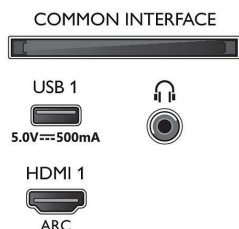

EU Energy card

- EPREL registration numbers: 559305
- Diagonal screen size (inch): 55
- Diagonal screen size (metric): 139
- Energy class for SDR: G
- On mode power demand for SDR: 91 kWh/1000h
- Energy class for HDR: G
- On mode power demand for HDR: 101 kWh/1000h
- Off mode power consumption: n.a.

55PUS8106/12

- Networked standby mode: $\leq 2.0\text{ W}$
- Panel technology used: LED LCD

Power

- Mains power: AC 220 - 240 V 50/60 Hz
- Ambient temperature: 5°C to 35°C
- Standby power consumption: $\leq 0.3\text{ W}$
- Power Saving Features: Auto switch-off timer, Picture mute (for radio), Eco mode, Light sensor

Accessories

- Included accessories: Remote Control, 2 x AAA Batteries, Power cord, Quick start guide, Legal and safety brochure, Tabletop stand

Design

- Colours of TV: Satin chrome bezel
- Stand design: Satin chrome v sticks

Dimensions

- Set Width: 1231.2 mm
- Set Height: 709.6 mm
- Set Depth: 79.4 mm
- Product weight: 14.2 kg
- Set width (with stand): 1231.2 mm
- Set height (with stand): 736.6 mm
- Set depth (with stand): 255.8 mm
- Product weight (+stand): 14.4 kg
- Box width: 1360.0 mm
- Box height: 840.0 mm
- Box depth: 160.0 mm
- Weight incl. Packaging: 18.9 kg
- Stand width: 731.8 mm
- Stand height: 27.0 mm
- Stand depth: 255.8 mm
- Wall-mount compatible: 200 x 300 mm

Connections

Side