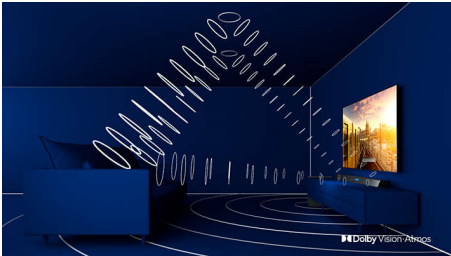

Highlights

55PUS8106/12

3 sided Ambilight

With Philips Ambilight, every moment feels closer. Intelligent LEDs around the edge of the TV respond to the on-screen action and emit an immersive glow that's simply captivating. Experience it once and wonder how you enjoyed TV without it.

Dolby Vision + Dolby Atmos

Support for Dolby's premium sound and video formats means that the HDR content that you watch will look—and sound—glorious. You'll enjoy a picture that reflects the director's original intentions and experience spacious sound with real clarity and depth.