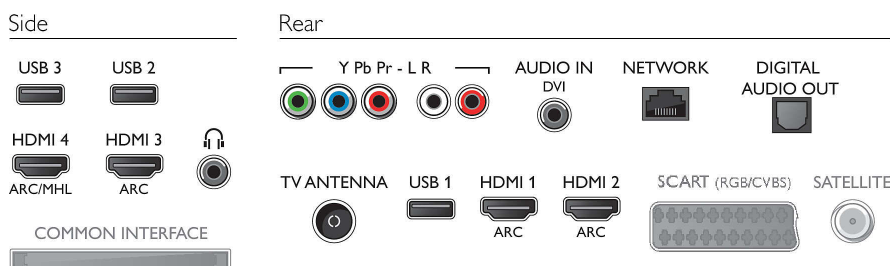

Connections

Issue date 2023-07-23

Version: 9.0.1

EAN: 87 18863 00974 1

© 2023 Koninklijke Philips N.V.
All Rights reserved.

Specifications are subject to change without notice.
Trademarks are the property of Koninklijke Philips N.V.
or their respective owners.

www.philips.com