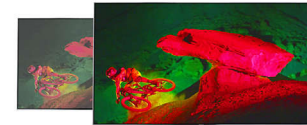

Premium Color

Philips Premium Color combines a wide color gamut panel enhanced by 85% with 4 Trillion colors processing. With so much more color resolution and brilliant saturated colors, you'll forget you're looking at a screen at all.