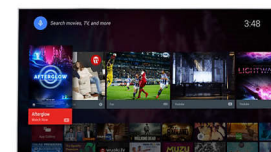

Quad Core + Android

Philips Quad Core processor meets the power of Android to deliver an exciting gaming experience. And with Android on your TV you'll navigate, launch apps and play videos in a way that is super fast, super intuitive, and super fun.