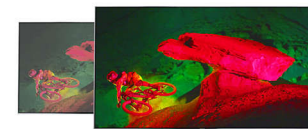

Premium Color

Philips Premium Color combines a wide color gamut panel enhanced by 85% with 4 Trillion colors processing. With so much more color resolution and brilliant saturated colors, you'll forget you're looking at a screen at all.