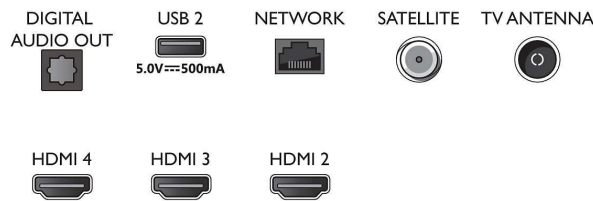

4K UHD Android TV

3 sided Ambilight TV Major HDR formats supported, Dolby Vision and Dolby Atmos, 139 cm (55") Android TV

Specifications

Ambilight

- Ambilight Features: Built-in Ambilight, Game Mode, Lounge mode, Wall colour adaptive
- Ambilight Version: 3 sided

Picture/Display

- Aspect ratio: 16:9
- Diagonal screen size (inch): 55 inch
- Diagonal screen size (metric): 139 cm
- Display: 4K Ultra HD LED
- Panel resolution: 3840 x 2160

- Picture engine: Pixel Precise Ultra HD
- Picture enhancement: Ultra Resolution, Dolby Vision, HLG (Hybrid Log Gamma), HDR10+ compatible
- Diagonal screen size (inch): 55 inch

Supported Display Resolution

- Computer inputs on all HDMI: up to 4K UHD 3840 x 2160 @60 Hz, HDR supported, HDR10/HLG
- Video inputs on all HDMI: up to 4K UHD 3840 x

55PUS7906/12

2160 @60 Hz, HDR supported, HDR10/HLG (Hybrid Log Gamma), HDR10+/Dolby Vision

Tuner/Reception/Transmission

- Digital TV: DVB-T/T2/T2-HD/C/S/S2
- Video Playback: PAL, SECAM
- MPEG Support: MPEG2, MPEG4
- TV Programme guide*: 8-day Electronic Programme Guide
- Signal strength indication

Connections

Side

Bottom