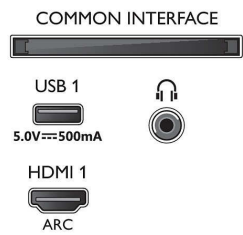

4K UHD Android TV

3 sided Ambilight TV Major HDR formats supported, Dolby Vision and Dolby Atmos, 139 cm (55") Android TV

Specifications

Ambilight

- Ambilight Features: Built-in Ambilight, Game Mode, Lounge mode, Wall colour adaptive
- Ambilight Version: 3 sided

Picture/Display

- Aspect ratio: 16:9
- Diagonal screen size (inch): 55 inch
- Diagonal screen size (metric): 139 cm
- Display: 4K Ultra HD LED
- Panel resolution: 3840 x 2160

- Picture engine: Pixel Precise Ultra HD
- Picture enhancement: Ultra Resolution, Dolby Vision, HLG (Hybrid Log Gamma), HDR10+ compatible
- Diagonal screen size (inch): 55 inch

Supported Display Resolution

- Computer inputs on all HDMI: up to 4K UHD 3840 x 2160 @60 Hz, HDR supported, HDR10/HLG
- Video inputs on all HDMI: up to 4K UHD 3840 x

55PUS7906/12

2160 @60 Hz, HDR supported, HDR10/HLG (Hybrid Log Gamma), HDR10+/Dolby Vision

Tuner/Reception/Transmission

- Digital TV: DVB-T/T2/T2-HD/C/S/S2
- Video Playback: PAL, SECAM
- MPEG Support: MPEG2, MPEG4
- TV Programme guide*: 8-day Electronic Programme Guide
- Signal strength indication

Connections

Side