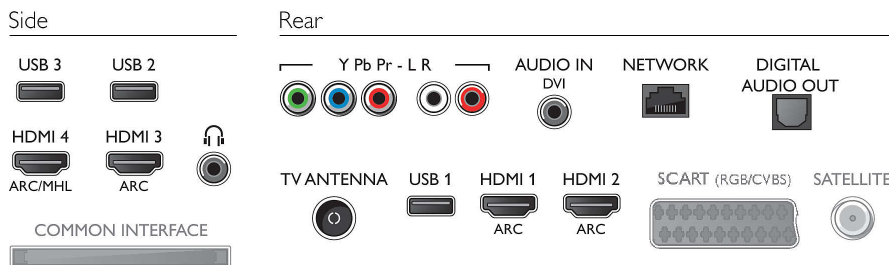

Connections

Issue date 2023-07-23

Version: 9.0.1

EAN: 87 18863 00974 1

© 2023 Koninklijke Philips N.V.
All Rights reserved.

Specifications are subject to change without notice. Trademarks are the property of Koninklijke Philips N.V. or their respective owners.

www.philips.com