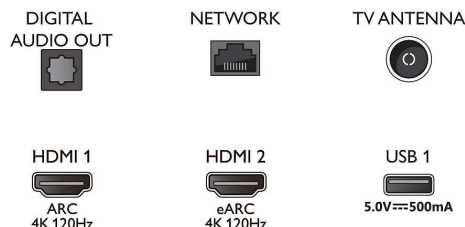

Bottom

Issue date 2023-07-23

Version: 5.0.1

EAN: 87 18863 03218 3

© 2023 Koninklijke Philips N.V.
All Rights reserved.

Specifications are subject to change without notice. Trademarks are the property of Koninklijke Philips N.V. or their respective owners.

www.philips.com

- EPG and actual visibility (up to 8 days) is country and operator dependent.
- Android App offerings vary per country. For more details please visit your local Google Play Store.
- Energy consumption in kWh per year, based on the power consumption of the television operating 4 hours per day for 365 days. The actual energy consumption will depend on how the television is used.
- The TV supports DVB reception for 'Free to air' broadcast. Specific DVB operators may not be supported. An up to date list can be found in the FAQ section of the Philips support website. For some operators Conditional Access and subscription are required. Contact your operator for more information.
- Philips TV Remote app and related functionalities vary per TV model, operator, and country, as well as smart device model and OS. For more details please visit: www.philips.com/TVRemoteapp.
- Smart TV app offerings vary per TV model and country. For more details please visit: www.philips.com/smartyv.
- USB recording for digital channels only, recordings may be limited by broadcast copy protection (C+). Country and channel restrictions may apply.
- Amazon, Alexa and all related logos are trademarks of Amazon.com, Inc. or its affiliates. Amazon Alexa is available in selected languages and countries.
- Amazon Prime is available in selected languages and countries.
- Disney+ subscription required. Subject to terms at <https://www.disneyplus.com> (c) 2020 Disney and its related entities. Disney+ is available in selected languages and countries.
- Google Assistant is available on Philips Android TVs running on Android O (8) or higher OS version. Google Assistant is available in selected languages and countries.
- Netflix subscription required. Subject to terms at <https://www.netflix.com>
- Rakuten TV is available in selected languages and countries.
- Cloud Gaming offering depends on game providers.
- Image depicted on the website are non-contractual pictures. Please always refer to the actual TV that are sold in the retail or stores.
- Memory size (Flash) : 32G, the actual available disc space may differ (dependent on e.g. (pre-)installed apps, installed operating system, etc.)