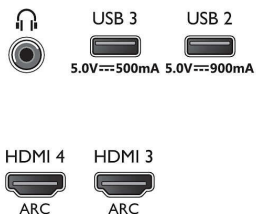

Connections

Side