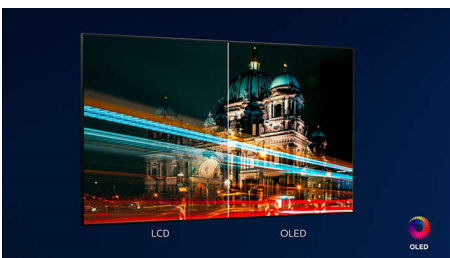

Philips OLED TV

With a Philips OLED TV, you get a wider viewing angle and a uniquely lifelike picture. Blacks are deeper. Colors are truer. Details in shadows and highlights are precisely reproduced. All major HDR formats are supported. You'll feel the full power of every scene.