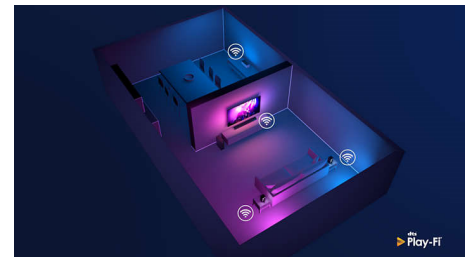

DTS Play-Fi compatible

With DTS Play-Fi on your Philips TV you can connect to compatible speakers in any room. Got wireless speakers in the kitchen? Listen to the movie while you make a snack or keep up with the sports commentary while you get everyone drinks.