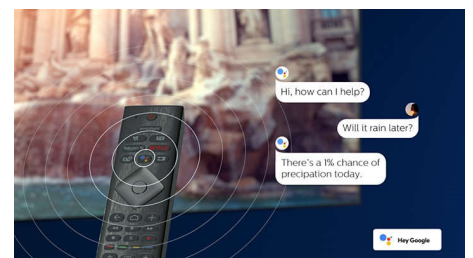

## Philips OLED TV

With a Philips OLED TV, you get a wider viewing angle and a uniquely lifelike picture. Blacks are deeper. Colors are truer. Details in shadows and highlights are precisely reproduced. All major HDR formats are supported. You'll feel the full power of every scene.

## Simply smart. Android TV

Your Philips Android TV gives you the content you want-when you want it. You can customize the home screen to display your favorite apps, making it simple to start streaming the movies and shows you love. Or pick up where you left off.

## AI voice control

Push a button on the remote to talk to the Google Assistant. Control the TV or Google Assistant-compatible smart home devices with your voice. Or ask Alexa to control the TV via Alexa-enabled devices.