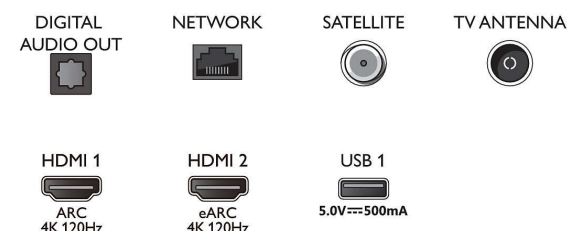

Accessories

- Included batteries: 2 x AAA Batteries
- Included Accessories: Legal and safety brochure, Power cord, Quick start guide (x 1), Remote Control, Tabletop stand

Design

- Colours of TV: Metal bezel frame
- Stand design: Metal dark chrome facet sticks

Dimensions

- Set Width: 1227.8 mm
- Set Height: 705.6 mm
- Set Depth: 58.0 mm
- Product weight: 19.0 kg
- Set width (with stand): 1227.8 mm
- Set height (with stand): 722.4 mm
- Set depth (with stand): 230.0 mm
- Product weight (+stand): 19.4 kg
- Box width: 1400.0 mm
- Box height: 860.0 mm
- Box depth: 160.0 mm
- Weight incl. Packaging: 27.9 kg
- Stand width: 797.5 mm
- Stand height: 19.0 mm
- Stand depth: 230.0 mm
- Wall-mount compatible: 300 x 300 mm

Connections

Side

Bottom

Issue date 2023-07-23

Version: 9.1.1

EAN: 87 18863 02897 1

© 2023 Koninklijke Philips N.V.
All Rights reserved.

Specifications are subject to change without notice.
Trademarks are the property of Koninklijke Philips N.V.
or their respective owners.