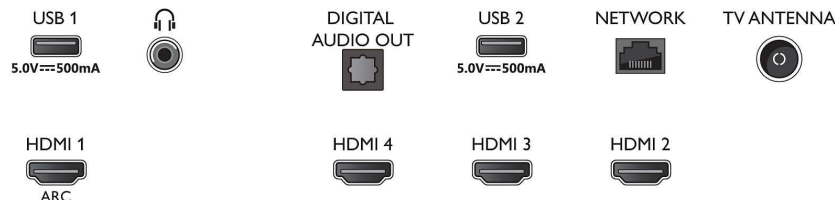

### Accessories

- Included accessories: Remote Control, 2 x AAA Batteries, Power cord, Quick start guide, Legal and safety brochure, Table top stand

### Dimensions

- Set Width: 1450.5 mm
- Set Height: 833.5 mm

- Set Depth: 85.1 mm
- Product weight: 21.3 kg
- Set width (with stand): 1450.5 mm
- Set height (with stand): 860.5 mm
- Set depth (with stand): 293.2 mm
- Product weight (+stand): 21.5 kg
- Box width: 1600.0 mm
- Box height: 995.0 mm
- Box depth: 170.0 mm
- Weight incl. Packaging: 28.4 kg
- Wall mount compatible: 300 x 300 mm

## Connections

Side

Bottom

Issue date 2023-07-23

Version: 2.0.1

EAN: 87 18863 03205 3

© 2023 Koninklijke Philips N.V.  
All Rights reserved.

Specifications are subject to change without notice.  
Trademarks are the property of Koninklijke Philips N.V.  
or their respective owners.