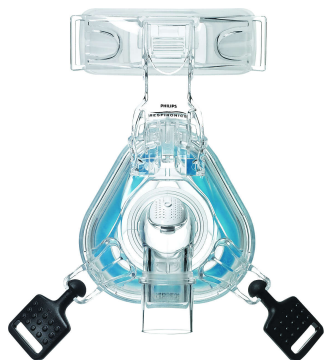

PHILIPS

Nasal mask

ComfortGel Blue

Tube-in-front design

Blue gel cushion helps form a comfortable seal

Includes premium forehead pad

Available in multiple sizes

HH1175/00

Combining comfort and technology

ComfortGel Blue is designed to help create a better patient experience and encourage comfort.

Comfortable fit

- Premium forehead pad improves comfort and fit

Highlights

Premium forehead pad improves comfort and fit

The forehead cushion helps to reduce pressure points for a more comfortable experience.