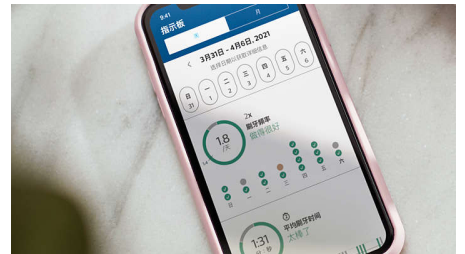

Our DiamondClean 9000 comes with a standout ombré design for a premium, ergonomic brushing experience that suits your style. Slim, compact travel case in a complementary color goes anywhere life takes you.

Advanced Sonicare technology

Powerful sonic vibrations move 62,000 times every minute to drive plaque-fighting bubbles between your teeth and along your gum line. Removes up to 10x more plaque than a manual toothbrush.

4 modes, 3 intensities

Choose from 4 brushing modes: Clean for exceptional everyday cleaning, White+ to brighten your smile, Gum Health for a gentle, yet effective** clean, and Deep Clean+ for an invigorating deep clean. Three intensity settings from Low to High let you boost performance or care for sensitive gums.

Sonicare app

The DiamondClean 9000 gives you the guidance you need to improve and maintain healthy brushing habits in between dentist checkups. Built-in smart sensors let you know when you're using too much pressure, and by connecting your brushing experience to the Sonicare app, a personalized Progress Report helps you stay on track, to see how much you've improved over time.