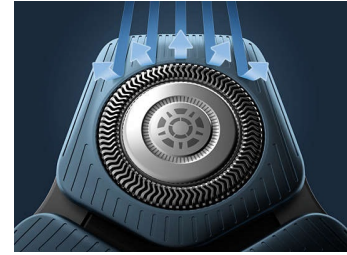

Hair-Guide Precision heads

The new shape of the shaving heads is engineered for precision. The surface is enhanced with hair guiding channels, designed to move hair into an effective cutting position.