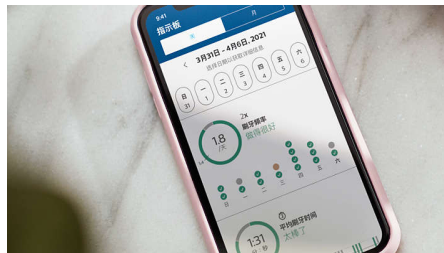

Our DiamondClean 9000 comes with a standout ombré design for a premium, ergonomic brushing experience that suits your style. Slim, compact travel case in a complementary color goes anywhere life takes you.

Advanced Sonicare technology

Powerful sonic vibrations pulse 31,000 times every minute to drive plaque-fighting bubbles between your teeth and along your gum line.

4 modes, 3 intensities

Choose from 4 brushing modes: Clean for exceptional everyday cleaning, White+ to brighten your smile, Gum Health for a gentle, yet effective** clean, and Deep Clean+ for an invigorating deep clean. Three intensity settings from Low to High let you boost performance or care for sensitive gums.

Sonicare app

The DiamondClean 9000 gives you the guidance you need to improve and maintain healthy brushing habits in between dentist checkups. Built-in smart sensors let you know when you're using too much pressure, and by connecting your brushing experience to the Sonicare app, a personalized Progress Report helps you stay on track, to see how much you've improved over time.