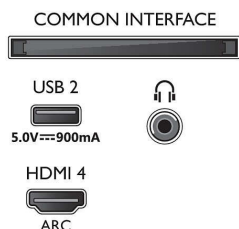

Power

- Mains power: AC 220 - 240 V 50/60 Hz
- Standby power consumption: 0.3 W
- Power Saving Features: Auto switch-off timer, Light sensor, Picture mute (for radio), Eco mode

Accessories

- Included accessories: Remote Control, Quick start guide, Legal and safety brochure, Power cord, Tabletop stand, 2 x AAA Batteries

Design

- Colours of TV: Anthracite grey bezel
- Stand design: Anthracite grey V sticks

Dimensions

- Set Width: 1450.5 mm
- Set Height: 833.5 mm
- Set Depth: 85.1 mm
- Product weight: 24.5 kg
- Set width (with stand): 1450.5 mm
- Set height (with stand): 904.9 mm
- Set depth (with stand): 297.5 mm
- Product weight (+stand): 24.9 kg
- Box width: 1600.0 mm
- Box height: 995.0 mm
- Box depth: 170.0 mm
- Weight incl. Packaging: 31.0 kg
- Stand width: 806.2/1226.2 mm
- Stand height: 70.0 mm
- Stand depth: 270.9 mm
- Distance between 2 stands: 806.2/1226.2 mm
- Stand height to TV bottom edge: 70.0 mm
- Wall-mount compatible: 300 x 300 mm

Connections

Side

Bottom

Issue date 2023-07-17

Version: 6.3.1

EAN: 87 18863 03409 5

© 2023 Koninklijke Philips N.V.
All Rights reserved.

Specifications are subject to change without notice.
Trademarks are the property of Koninklijke Philips N.V.
or their respective owners.