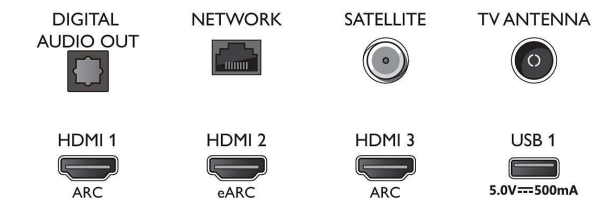

Power

- Mains power: AC 220 - 240 V 50/60 Hz
- Standby power consumption: 0.3 W
- Power Saving Features: Auto switch-off timer, Light sensor, Picture mute (for radio), Eco mode

Accessories

- Included accessories: Remote Control, Quick start guide, Legal and safety brochure, Power cord, Tabletop stand, 2 x AAA Batteries

Design

- Colours of TV: Anthracite grey bezel
- Stand design: Anthracite grey V sticks

Dimensions

- Set Width: 1450.5 mm
- Set Height: 833.5 mm
- Set Depth: 85.1 mm
- Product weight: 24.5 kg
- Set width (with stand): 1450.5 mm
- Set height (with stand): 904.9 mm
- Set depth (with stand): 297.5 mm
- Product weight (+stand): 24.9 kg
- Box width: 1600.0 mm
- Box height: 995.0 mm
- Box depth: 170.0 mm
- Weight incl. Packaging: 31.0 kg
- Stand width: 806.2/1226.2 mm
- Stand height: 70.0 mm
- Stand depth: 270.9 mm
- Distance between 2 stands: 806.2/1226.2 mm
- Stand height to TV bottom edge: 70.0 mm
- Wall-mount compatible: 300 x 300 mm

Connections

Side

Bottom

Issue date 2023-07-17

Version: 6.3.1

EAN: 87 18863 03409 5

© 2023 Koninklijke Philips N.V.
All Rights reserved.

Specifications are subject to change without notice.
Trademarks are the property of Koninklijke Philips N.V.
or their respective owners.