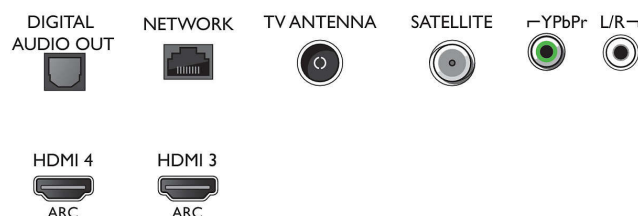

Colour & Finish

- TV Front: Black High Gloss

Dimensions

- Set Width: 971.3 mm
- Set Height: 573.5 mm
- Set Depth: 77.3 mm
- Product weight: 8.7 kg
- Set width (with stand): 971.3 mm
- Set height (with stand): 627.2 mm
- Set depth (with stand): 223.8 mm
- Product weight (+stand): 9.3 kg
- Box width: 1070 mm
- Box height: 714 mm
- Box depth: 140 mm
- Weight incl. Packaging: 12.3 kg
- Wall-mount compatible: 200 x 200 mm
- TV stand width distance: 650 mm

Connections

Side

Bottom

Issue date 2023-07-15

Version: 12.0.1

EAN: 87 18863 01547 6

© 2023 Koninklijke Philips N.V.
All Rights reserved.

Specifications are subject to change without notice.
Trademarks are the property of Koninklijke Philips N.V.
or their respective owners.