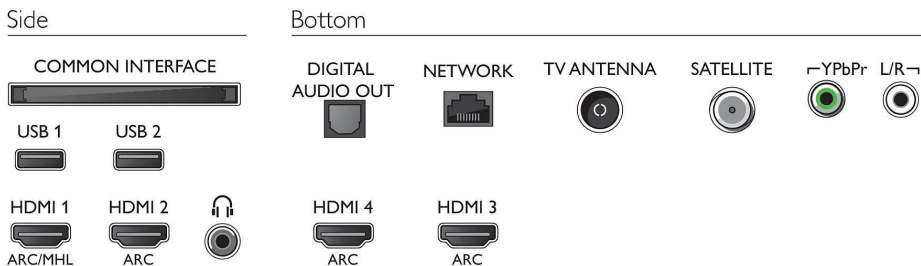

Connections

Issue date 2023-07-15

Version: 13.0.1

EAN: 87 18863 01507 0

© 2023 Koninklijke Philips N.V.
All Rights reserved.

Specifications are subject to change without notice.
Trademarks are the property of Koninklijke Philips N.V.
or their respective owners.

www.philips.com

* EPG and actual visibility (up to 8 days) is country- and operator-dependent.
* Android App offerings vary per country. For more details please visit your local Google Play Store.
* Energy consumption in kWh per year based on the power consumption of the television operating 4 hours per day for 365 days. The actual energy consumption will depend on how the television is used.
* The TV supports DVB reception for 'Free to air' broadcast. Specific DVB operators may not be supported. An up to date list can be found in the FAQ section of the Philips support website. For some operators Conditional Access and subscription are required. Contact your operator for more information.
* Philips TV Remote app and related functionalities vary per TV model, operator and country, as well as smart device model and OS. For more details please visit: www.philips.com/TVRemoteapp.
* Smart TV app availability varies per TV model and country. For more details please visit: www.philips.com/smarttv.
* USB recording for digital channels only, recordings may be limited by broadcast copy protection (CI+). Country and channel restrictions may apply.
* Please note that your Amazon Apps may not always be available in your country. (Currently Amazon apps works only in the UK, Germany and Austria)
* This television contains lead only in certain parts or components where no technology alternatives exist in accordance with existing exemption clauses under the RoHS Directive.
* Its functionality is subject to ChromeCast built-in apps and smart devices. For more details, please visit ChromeCast built-in product pages.
* Google Assistant built in will come as a software update for 2018 Android TVs.